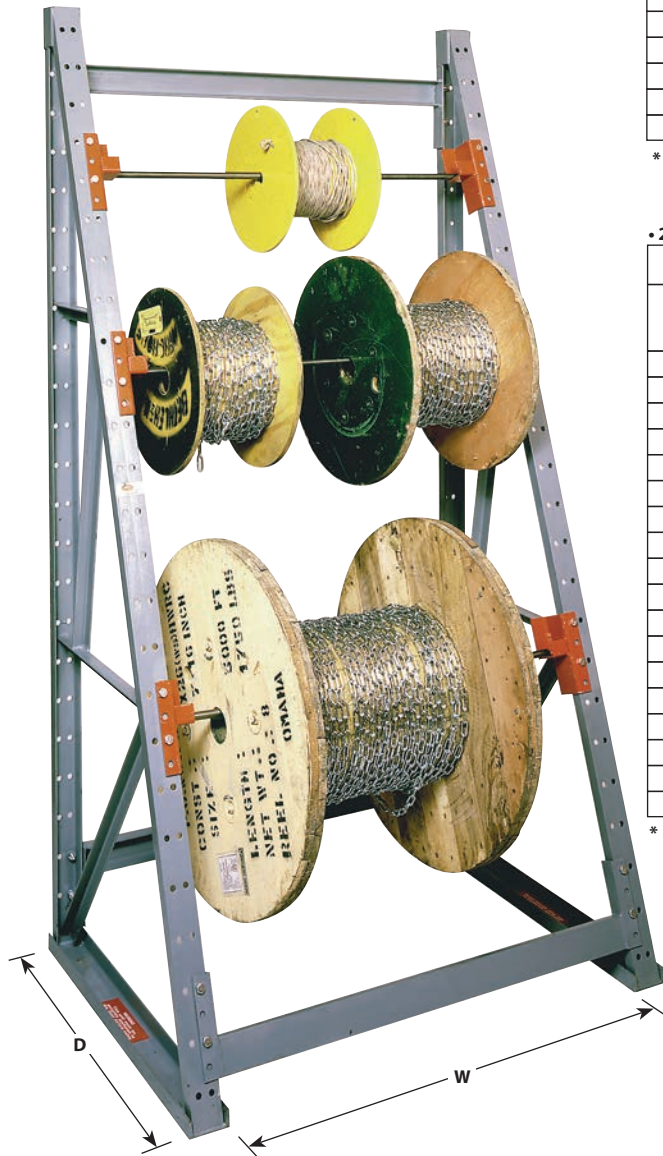

REEL RACKS

STORE AND DISPENSE VIRTUALLY ANY PRODUCT THAT MUST BE PAYED OUT FROM A REEL

MECO OMAHA's Reel Rack is built to withstand the abuse and punishment found in a manufacturing or distribution environment. Store and dispense poly or wire rope, hose, electrical cable or chain—anything on a reel or spool. Double welded uprights are manufactured from hefty 3" structural channel and welded to a 4" channel base. 96" units have 3 pair of axle brackets, 120" and 144" units have 4 pair (additional brackets may be ordered separately). The special MECO OMAHA axle bracket is adjustable on 2" centers up and down the uprights; brackets accept axle up to 2 1/2" diameter (not supplied by MECO OMAHA). It is strongly recommended that units be secured to the floor before use. Ships knocked down; gray enamel finish with orange axle brackets.

RR438
20,000 lb. capacity

• 2000 LB CAPACITY PER LEVEL

STARTER UNITS					
MODEL NO.	DIMENSIONS*			MAX. REEL WIDTH	WEIGHT
	WIDTH	DEPTH	HEIGHT		
RR228	24"	24"	96"	19"	200 lbs
RR328	36"			31"	210 lbs
RR428	48"			43"	228 lbs
RR238	24"	36"		19"	216 lbs
RR338	36"			31"	226 lbs
RR438	48"			43"	244 lbs
RR2210	24"	24"	120"	19"	237 lbs
RR3210	36"			31"	247 lbs
RR4210	48"			43"	265 lbs
RR2310	24"	36"		19"	253 lbs
RR3310	36"			31"	263 lbs
RR4310	48"			43"	281 lbs
RR2212	24"	24"	144"	19"	296 lbs
RR3212	36"			31"	306 lbs
RR4212	48"			43"	324 lbs
RR2312	24"	36"		19"	312 lbs
RR3312	36"			31"	322 lbs
RR4312	48"			43"	340 lbs
RR-BKT	Axle Brackets (per pair)				6 lbs

* WIDTH FIGURE REPRESENTS THE INSIDE DIMENSION. ADD 8" TO WIDTH FIGURE FOR OVERALL WIDTH DIMENSION.

• 2000 LB CAPACITY PER LEVEL

ADD-ON UNITS					
MODEL NO.	DIMENSIONS*			MAX. REEL WIDTH	WEIGHT
	WIDTH	DEPTH	HEIGHT		
RR228-A	24"	24"	96"	19"	125 lbs
RR328-A	36"			31"	135 lbs
RR428-A	48"			43"	153 lbs
RR238-A	24"	36"		19"	133 lbs
RR338-A	36"			31"	143 lbs
RR438-A	48"			43"	161 lbs
RR2210-A	24"	24"	120"	19"	147 lbs
RR3210-A	36"			31"	157 lbs
RR4210-A	48"			43"	175 lbs
RR2310-A	24"	36"		19"	155 lbs
RR3310-A	36"			31"	165 lbs
RR4310-A	48"			43"	183 lbs
RR2212-A	24"	24"	144"	19"	176 lbs
RR3212-A	36"			31"	186 lbs
RR4212-A	48"			43"	204 lbs
RR2312-A	24"	36"		19"	184 lbs
RR3312-A	36"			31"	194 lbs
RR4312-A	48"			43"	212 lbs

* WIDTH FIGURE REPRESENTS THE INSIDE DIMENSION. OVERALL WIDTH WILL INCREASE BY 4" WHEN ADDED TO A STARTER UNIT.