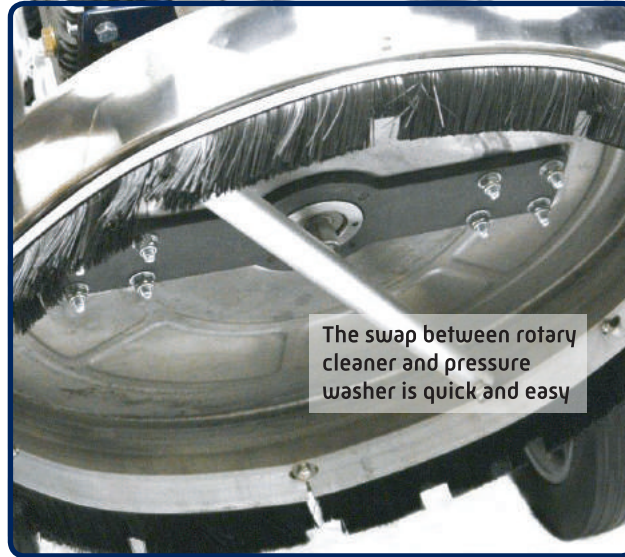

DUAL PRESSURE WASHER

WORK ANYWHERE, CLEAN ANYTHING. What more could you want? The dual pressure washer combines a rotary cleaner and wand pressure washer in the one machine, with the ease of swapping between them at the turn of a handle.

The swap between rotary cleaner and pressure washer is quick and easy