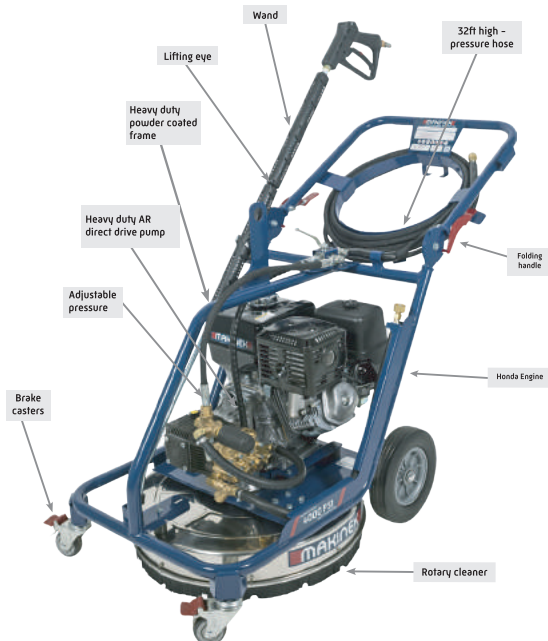

CHALLENGE ON THE JOB?

- ✗ I need one cleaning machine to do everything
- ✗ A wand pressure washer and rotary cleaner in one
- ✗ I want a machine that can clean various surfaces using different pressures

SOLUTIONS

- ✓ Combined wand & rotary cleaner in one
- ✓ Adjustable pressure from 1000 - 4000psi on the DPW 4000 model & 1000 - 2500psi on the DPW 2500 model
- ✓ A walk behind cleaning machine that gets the job done easier and faster
- ✓ Eliminates having to have multiple machines on site such as hoses & pressure washers

SPECIFICATIONS	DPW-2500	DPW-4000
Weight	145lbs [66kg]	222lbs [101kg]
Dimensions [handle folded]	L 3ft 8.8in [1137mm] x W 1ft 9.7in [552mm] x H 2ft 5in [730mm]	L 4ft 5.5in [1360mm] x W 2ft [620mm] x H 2ft 11in [890mm]
Hose Length	32ft 9in [10M]	32ft 9in [10M]
Sound Level at handle	92dBa	92dBa
Engine	Pull start Honda GX200 air-cooled 4 stroke OHV	Pull start Honda GX390 air-cooled 4 stroke OHV
Fuel tank capacity	0.8 gallons [3.1L]	1.61 gallons [6.1L]
Fuel	Unleaded 86 octane or higher	Unleaded 86 octane or higher
Pump	AR Triplex, direct drive pump, interal bypass unloader & thermal release	Heavy duty AR Triplex, direct drive pump, thermal release valve & external bypass
Pressure range	1000 - 2500psi	1000 - 4000psi
Rotary size	21in [530mm]	24in [610mm]

For more information contact
your Makinex retailer or visit

makinex.com

1-855-Makinex