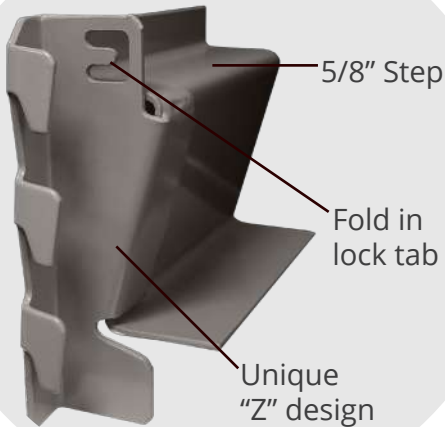

BULK STORAGE RACK

IDEAL STORAGE FOR OVERSIZED AND BULKY ITEMS

Bulk Storage Rack is the storage solution between the conventional light-duty shelving and heavy-duty pallet rack. These units can be configured in a multitude of heights, depths, and widths. Choose from over a 180 pre-engineered units or build your own! View components in Lyon's Full Line Products Catalog or contact us for a quote.

Pre-engineered Units Include

- Heavy-duty 14-gauge steel beams
- All-welded uprights
- Unique Z beam design increases strength and load capacity
- Includes 3 or 4 levels
- Several decking options available
- Available in Dove Gray

BEAM FEATURES

Connect **ADD-ONS** to a **STARTER** to create one row

No Decking

Solid Decking

Ribbed Decking

Wire Decking

Particle Board

BULK STORAGE RACK