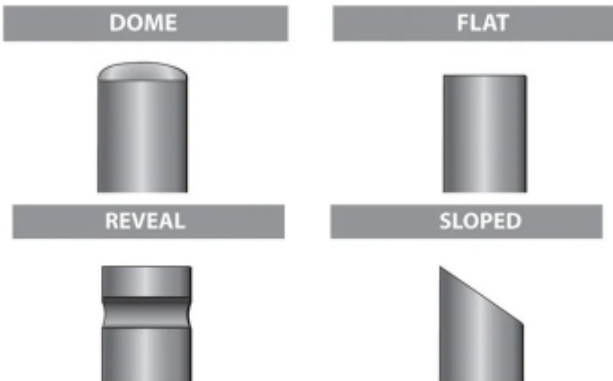

Add Ons Per Request:

- Type 316 Steel
- Black or Powder Coated
- Customized Height
- Flat, Reveal, or Sloped Top

SOURCE4
INDUSTRIES

(866) 734-8848

sales@source4industries.com

source4industries.com

5675 E North Belt Road
Las Vegas, NV 89081