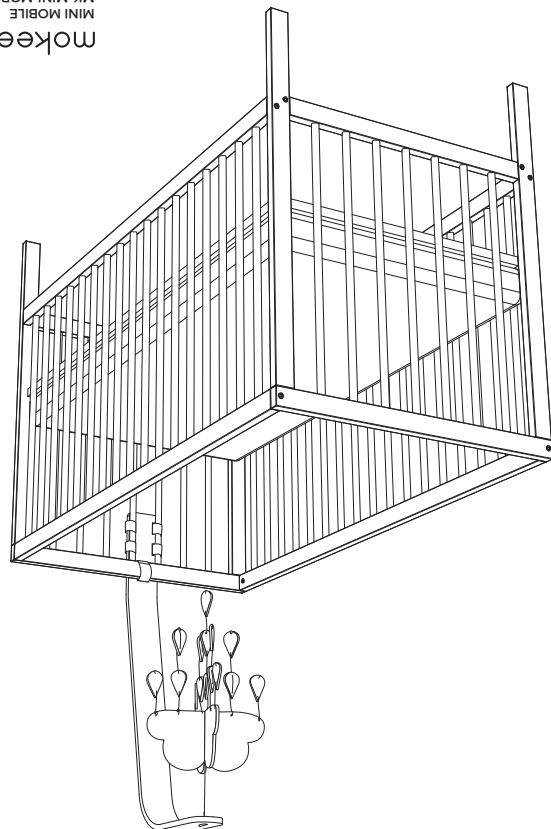

mokee
MINI MOBILE
MK-MINI-MOB-CLOUD
mokee Sp. z o.o.
ul. Ślusarska 9/2/28
30-710, Kraków
Made in Europe