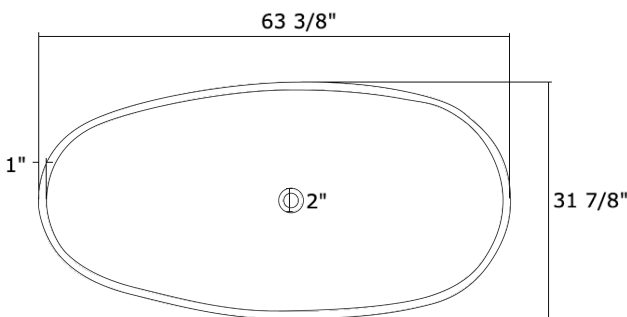

**ADM**  
BATHROOM

**SW-132**  
Stone Resin Bathtub

- ◆ **Product Weight**  
365 lbs
- ◆ **Material**  
Solid Surface/Stone Resin
- ◆ **Color / Finish**  
Matte White (Glossy Optional)
- ◆ **Water Capacity**  
69 Gallons
- ◆ **Product Size (inches)**  
63-3/8 L x 31-7/8 W x 20-7/8 H Inches
- ◆ **Drain to Overflow**  
14-3/16 inches