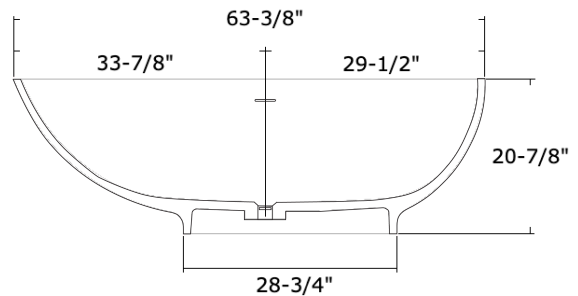

**ADM**  
BATHROOM

**SW-132**  
Stone Resin Bathtub

- ◆ **Product Weight**  
365 lbs
- ◆ **Material**  
Solid Surface/Stone Resin
- ◆ **Color / Finish**  
Matte White (Glossy Optional)
- ◆ **Water Capacity**  
69 Gallons
- ◆ **Product Size (inches)**  
63-3/8 L x 31-7/8 W x 20-7/8 H Inches
- ◆ **Drain to Overflow**  
14-3/16 inches