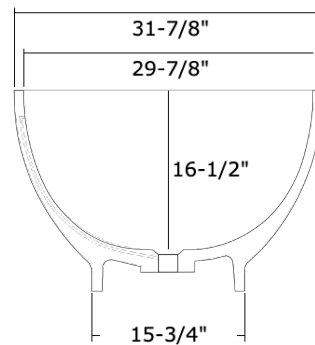

**ADM**  
BATHROOM

**SW-132**  
Stone Resin Bathtub

- ◆ **Product Weight**  
365 lbs
- ◆ **Material**  
Solid Surface/Stone Resin
- ◆ **Color / Finish**  
Matte White (Glossy Optional)
- ◆ **Water Capacity**  
69 Gallons
- ◆ **Product Size (inches)**  
63-3/8 L x 31-7/8 W x 20-7/8 H Inches
- ◆ **Drain to Overflow**  
14-3/16 inches