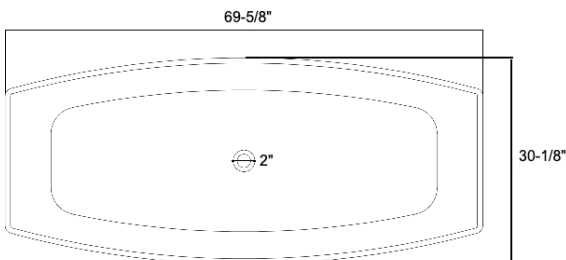

ADM
BATHROOM

SW-104
Stone Resin Bathtub

- ◆ **Product Weight**
485 lbs
- ◆ **Material**
Solid Surface/Stone Resin
- ◆ **Color / Finish**
Matte White (Glossy Optional)
- ◆ **Water Capacity**
100 Gallons
- ◆ **Product Size (inches)**
69-5/8 L - 30-1/8 W - 22-5/8 H inches
- ◆ **Drain to Overflow**
16-1/2 inches