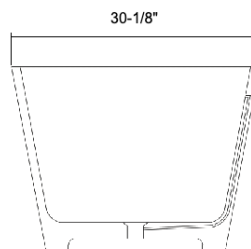

ADM
BATHROOM

SW-104
Stone Resin Bathtub

- ◆ **Product Weight**
485 lbs
- ◆ **Material**
Solid Surface/Stone Resin
- ◆ **Color / Finish**
Matte White (Glossy Optional)
- ◆ **Water Capacity**
100 Gallons
- ◆ **Product Size (inches)**
69-5/8 L - 30-1/8 W - 22-5/8 H inches
- ◆ **Drain to Overflow**
16-1/2 inches