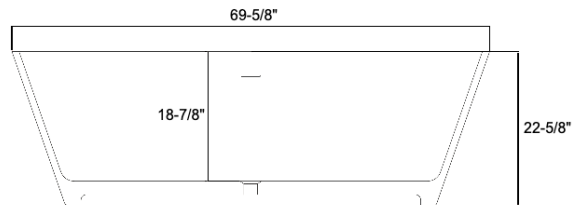

ADM
BATHROOM

SW-104
Stone Resin Bathtub

- ◆ **Product Weight**
485 lbs
- ◆ **Material**
Solid Surface/Stone Resin
- ◆ **Color / Finish**
Matte White (Glossy Optional)
- ◆ **Water Capacity**
100 Gallons
- ◆ **Product Size (inches)**
69-5/8 L - 30-1/8 W - 22-5/8 H inches
- ◆ **Drain to Overflow**
16-1/2 inches