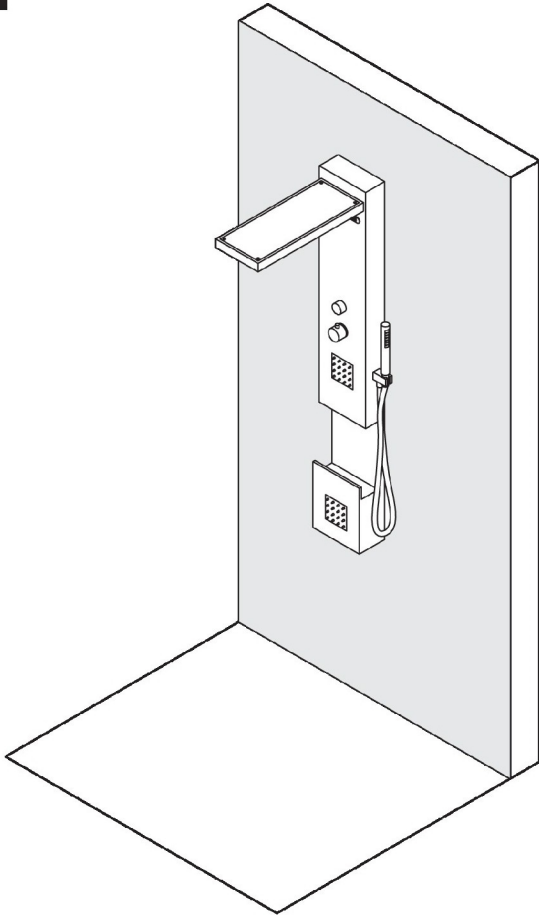

Shower Panel Installation Guide

(Each model varies. Check the appropriate product listing for specific dimensions.)

1

2

3

4

5

Drill the mounting holes and insert the included dowels

6

Install the mounting brackets provided

7

8

Lift and securely place the shower panel

9

10

11