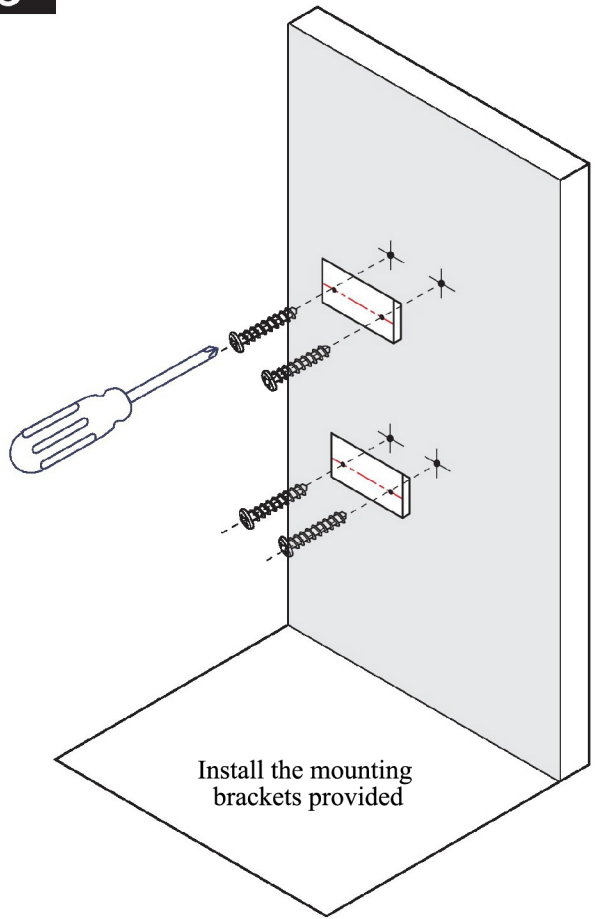

Shower Panel Installation Guide

(Each model varies. Check the appropriate product listing for specific dimensions.)

1

2

3

4

5

Drill the mounting holes and insert the included dowels

6

Install the mounting brackets provided

7

8

Lift and securely place the shower panel

9

10

11