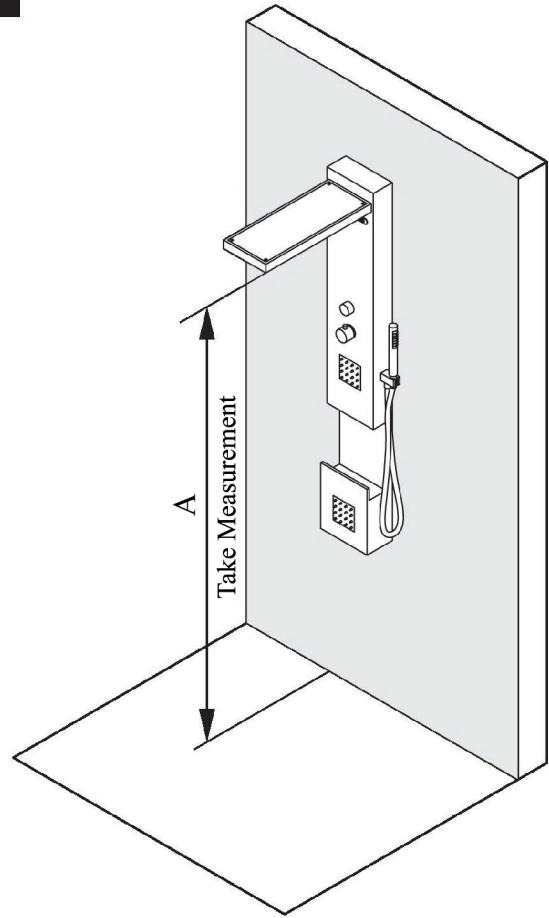

Shower Panel Installation Guide

(Each model varies. Check the appropriate product listing for specific dimensions.)

1

2

3

4

5

Drill the mounting holes and insert the included dowels

6

Install the mounting brackets provided

7

8

Lift and securely place the shower panel

9

10

11