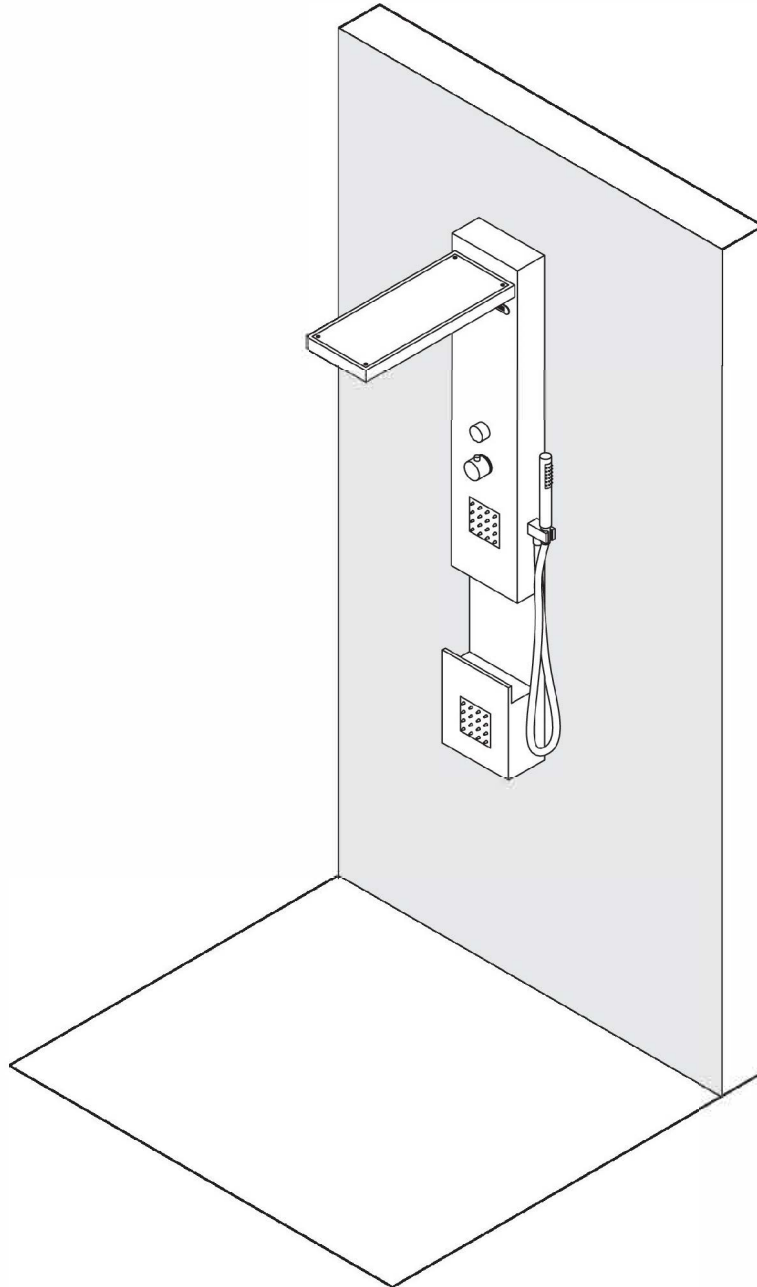

Shower Panel Installation Guide

(Each model varies. Check the appropriate product listing for specific dimensions.)

1

2

3

4

5

Drill the mounting holes and insert the included dowels

6

Install the mounting brackets provided

7

8

Lift and securely place the shower panel

9

10

11