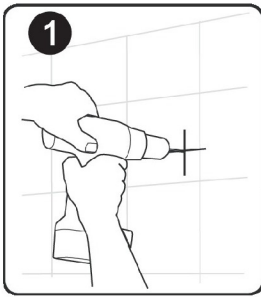

Shower Panel Installation Guide

(Each model varies. Check the appropriate product listing for specific dimensions.)

1

2

3

4

5

Drill the mounting holes and insert the included dowels

6

Install the mounting brackets provided

7

8

Lift and securely place the shower panel

9

10

11