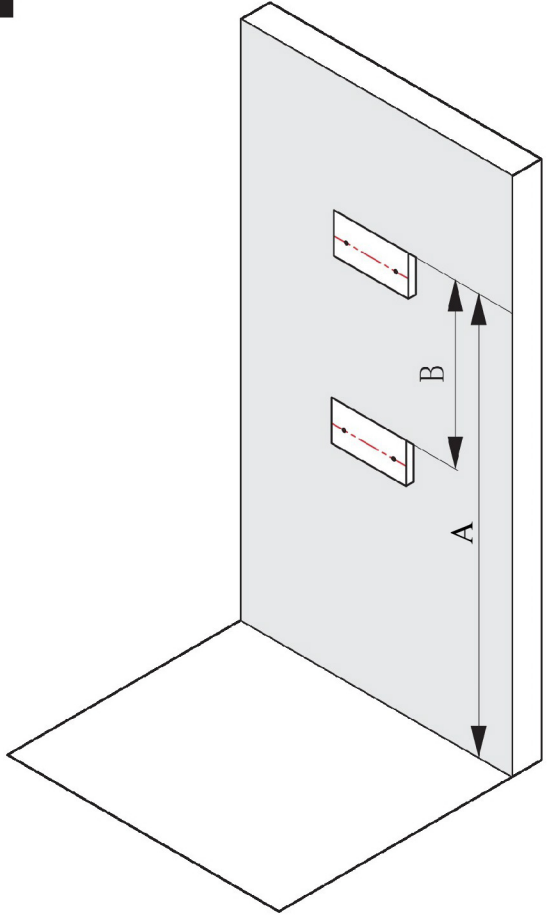

Shower Panel Installation Guide

(Each model varies. Check the appropriate product listing for specific dimensions.)

1

2

3

4

5

Drill the mounting holes and insert the included dowels

6

Install the mounting brackets provided

7

8

Lift and securely place the shower panel

9

10

11