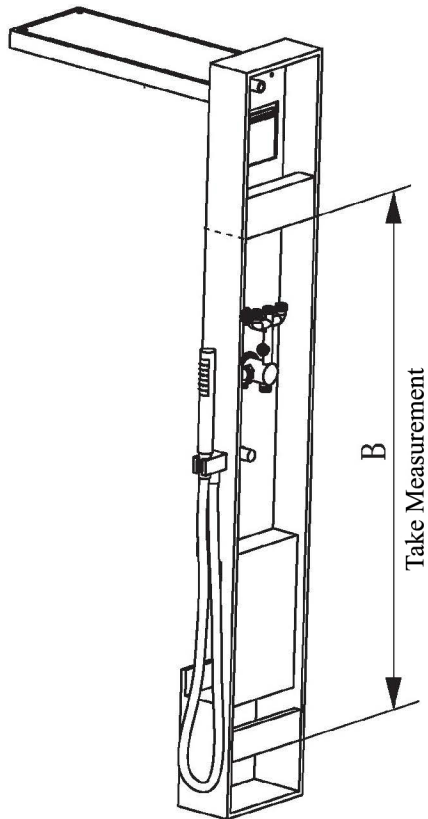

Shower Panel Installation Guide

(Each model varies. Check the appropriate product listing for specific dimensions.)

1

2

3

4

5

Drill the mounting holes and insert the included dowels

6

Install the mounting brackets provided

7

8

Lift and securely place the shower panel

9

10

11