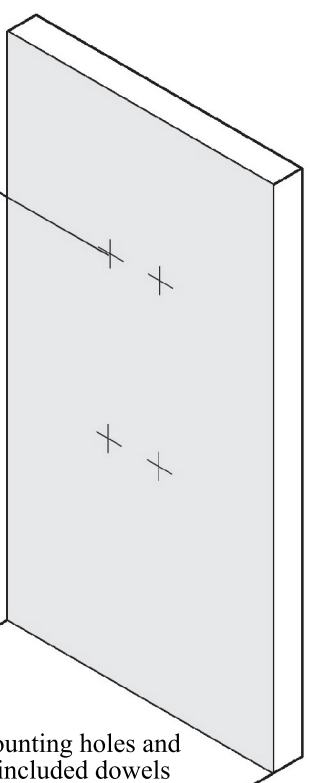

Shower Panel Installation Guide

(Each model varies. Check the appropriate product listing for specific dimensions.)

1

2

3

4

5

Drill the mounting holes and insert the included dowels

6

Install the mounting brackets provided

7

8

Lift and securely place the shower panel

9

10

11