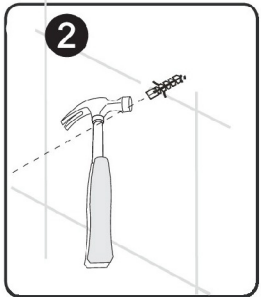

Shower Panel Installation Guide

(Each model varies. Check the appropriate product listing for specific dimensions.)

1

2

3

4

5

Drill the mounting holes and insert the included dowels

6

Install the mounting brackets provided

7

8

Lift and securely place the shower panel

9

10

11