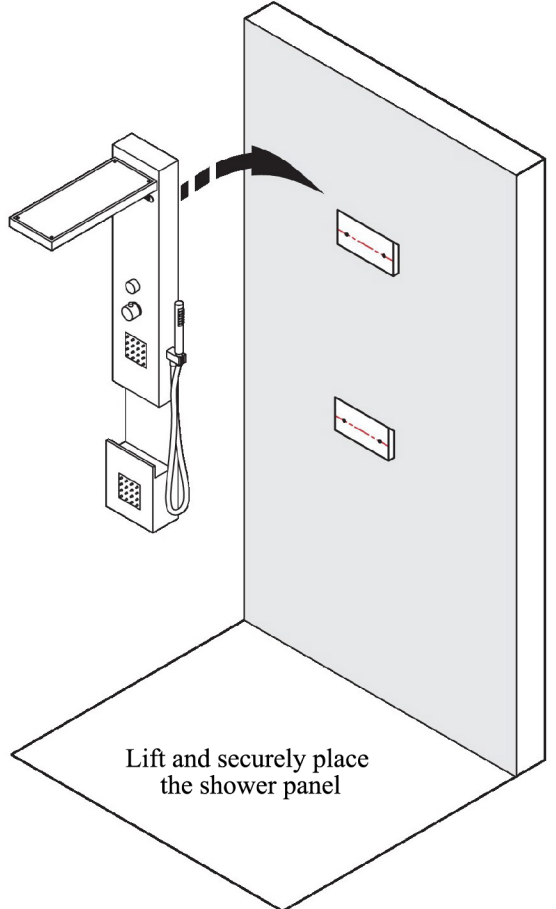

Shower Panel Installation Guide

(Each model varies. Check the appropriate product listing for specific dimensions.)

1

2

3

4

5

Drill the mounting holes and insert the included dowels

6

Install the mounting brackets provided

7

8

Lift and securely place the shower panel

9

10

11