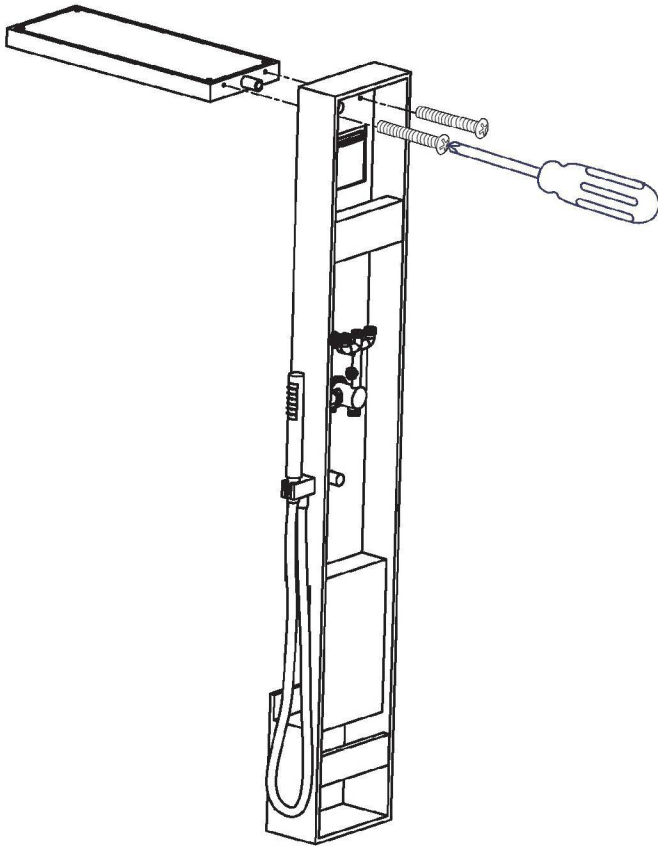

Shower Panel Installation Guide

(Each model varies. Check the appropriate product listing for specific dimensions.)

1

2

3

4

5

Drill the mounting holes and insert the included dowels

6

Install the mounting brackets provided

7

8

Lift and securely place the shower panel

9

10

11