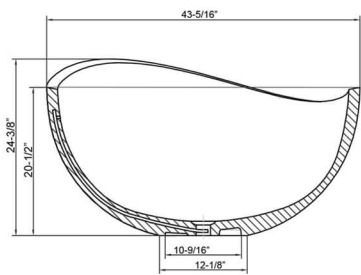

Blow away your troubles
with affordable Quality and Style

ADM Bathroom®
(888) 864-5853 / email: info@admbathroom.com
3340 Leonis Blvd. Suite A | Vernon, CA 90058

ADM
BATHROOM