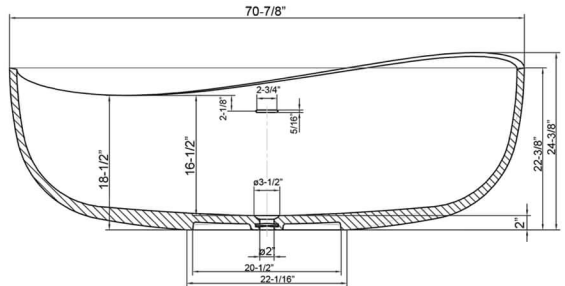

Blow away your troubles
with affordable Quality and Style

ADM Bathroom®
(888) 864-5853 / email: info@admbathroom.com
3340 Leonis Blvd. Suite A | Vernon, CA 90058

ADM
BATHROOM