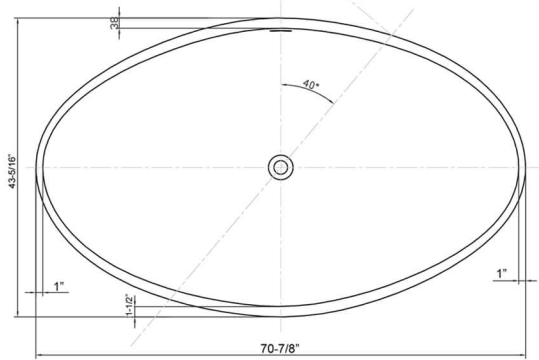

Blow away your troubles
with affordable Quality and Style

ADM Bathroom®
(888) 864-5853 / email: info@admbathroom.com
3340 Leonis Blvd. Suite A | Vernon, CA 90058

ADM
BATHROOM