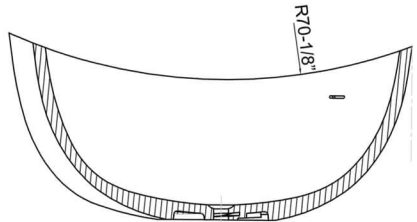

Blow away your troubles
with affordable Quality and Style

ADM Bathroom®
(888) 864-5853 / email: info@admbathroom.com
3340 Leonis Blvd. Suite A | Vernon, CA 90058

ADM
BATHROOM