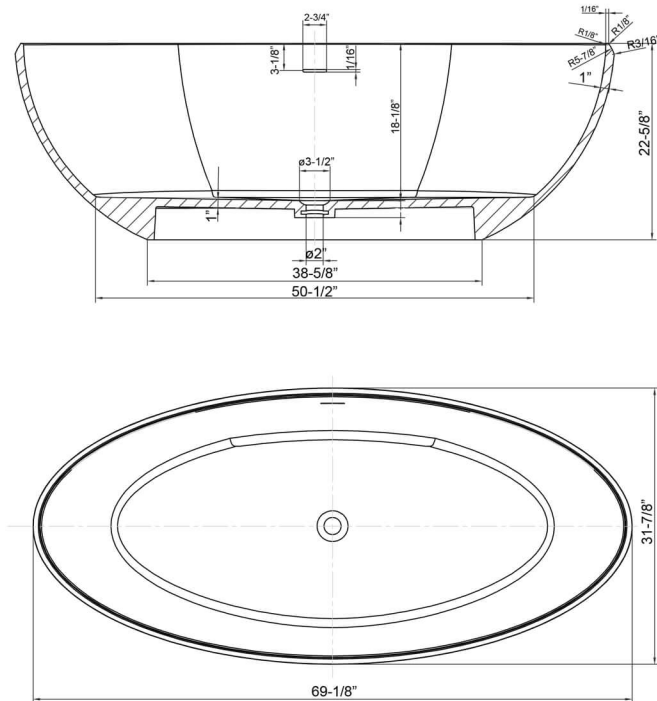

Blow away your troubles
with affordable Quality and Style

ADM Bathroom®
(888) 864-5853 / email: info@admbathroom.com
3340 Leonis Blvd. Suite A | Vernon, CA 90058

ADM
BATHROOM