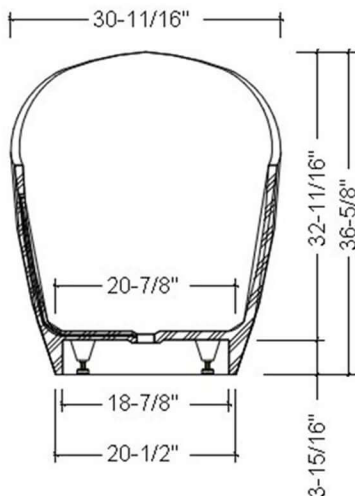

**ADM**  
BATHROOM

**SW-169**  
Stone Resin Bathtub

- ◆ **Product Weight**  
368.3 lbs
- ◆ **Material**  
Solid Surface/Stone Resin
- ◆ **Color / Finish**  
Matte White (Glossy Optional)
- ◆ **Water Capacity**  
103 Gallons
- ◆ **Product Size (inches)**  
73-5/8 L x 30-11/16 W x 36-5/8 H Inches
- ◆ **Drain to Overflow**  
15-3/4 Inches