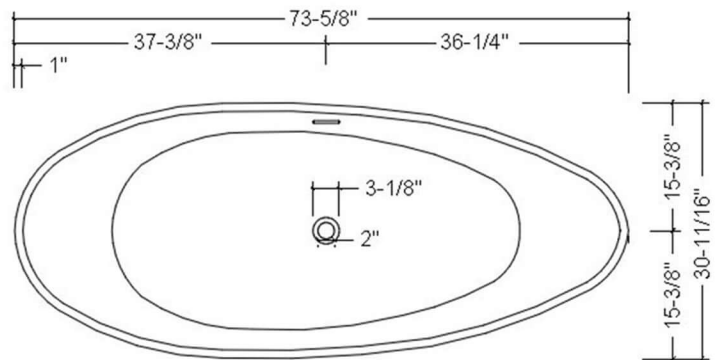

**ADM**  
BATHROOM

**SW-169**  
Stone Resin Bathtub

- ◆ **Product Weight**  
368.3 lbs
- ◆ **Material**  
Solid Surface/Stone Resin
- ◆ **Color / Finish**  
Matte White (Glossy Optional)
- ◆ **Water Capacity**  
103 Gallons
- ◆ **Product Size (inches)**  
73-5/8 L x 30-11/16 W x 36-5/8 H Inches
- ◆ **Drain to Overflow**  
15-3/4 Inches