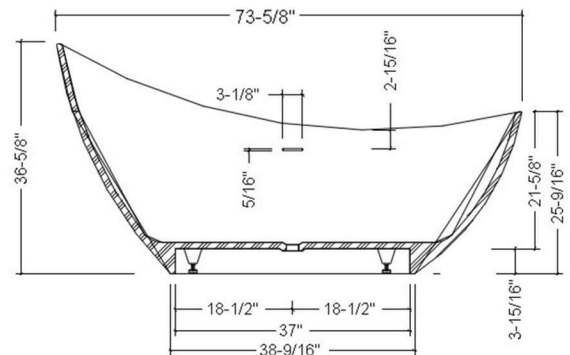

**ADM**  
BATHROOM

**SW-169**  
Stone Resin Bathtub

- ◆ **Product Weight**  
368.3 lbs
- ◆ **Material**  
Solid Surface/Stone Resin
- ◆ **Color / Finish**  
Matte White (Glossy Optional)
- ◆ **Water Capacity**  
103 Gallons
- ◆ **Product Size (inches)**  
73-5/8 L x 30-11/16 W x 36-5/8 H Inches
- ◆ **Drain to Overflow**  
15-3/4 Inches