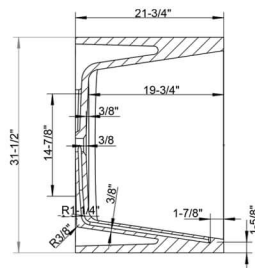

**ADM**  
BATHROOM

**SW-165**  
Stone Resin Bathtub

- ◆ **Product Weight**  
615 lbs
- ◆ **Material**  
Solid Surface/Stone Resin
- ◆ **Color / Finish**  
Matte White (Glossy Optional)
- ◆ **Water Capacity**  
90 Gallons
- ◆ **Product Size (inches)**  
70-7/8 L x 31-1/2 W x 21-3/4 H Inches
- ◆ **Drain to Overflow**  
16.5 Inches