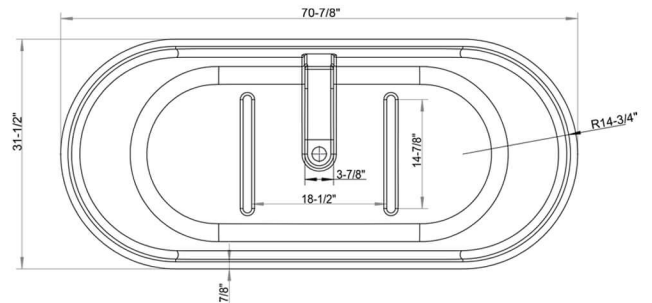

**ADM**  
BATHROOM

**SW-165**  
Stone Resin Bathtub

- ◆ **Product Weight**  
615 lbs
- ◆ **Material**  
Solid Surface/Stone Resin
- ◆ **Color / Finish**  
Matte White (Glossy Optional)
- ◆ **Water Capacity**  
90 Gallons
- ◆ **Product Size (inches)**  
70-7/8 L x 31-1/2 W x 21-3/4 H Inches
- ◆ **Drain to Overflow**  
16.5 Inches