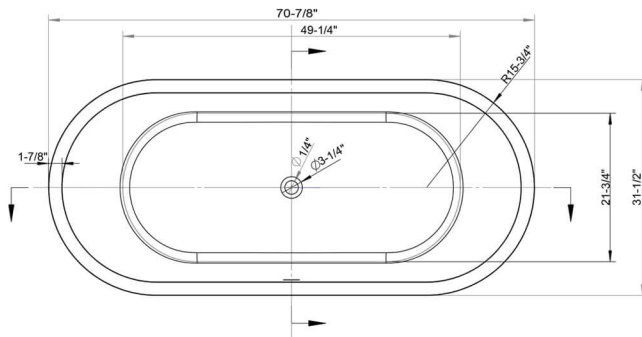

**ADM**  
BATHROOM

**SW-165**  
Stone Resin Bathtub

- ◆ **Product Weight**  
615 lbs
- ◆ **Material**  
Solid Surface/Stone Resin
- ◆ **Color / Finish**  
Matte White (Glossy Optional)
- ◆ **Water Capacity**  
90 Gallons
- ◆ **Product Size (inches)**  
70-7/8 L x 31-1/2 W x 21-3/4 H Inches
- ◆ **Drain to Overflow**  
16.5 Inches