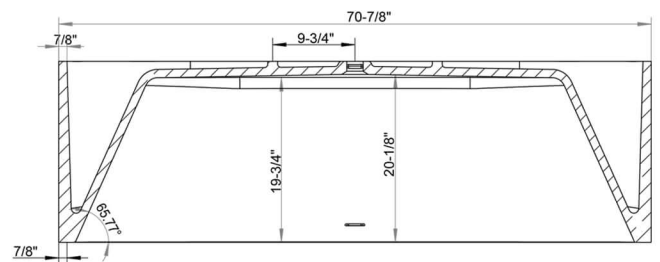

**ADM**  
BATHROOM

**SW-165**  
Stone Resin Bathtub

- ◆ **Product Weight**  
615 lbs
- ◆ **Material**  
Solid Surface/Stone Resin
- ◆ **Color / Finish**  
Matte White (Glossy Optional)
- ◆ **Water Capacity**  
90 Gallons
- ◆ **Product Size (inches)**  
70-7/8 L x 31-1/2 W x 21-3/4 H Inches
- ◆ **Drain to Overflow**  
16.5 Inches