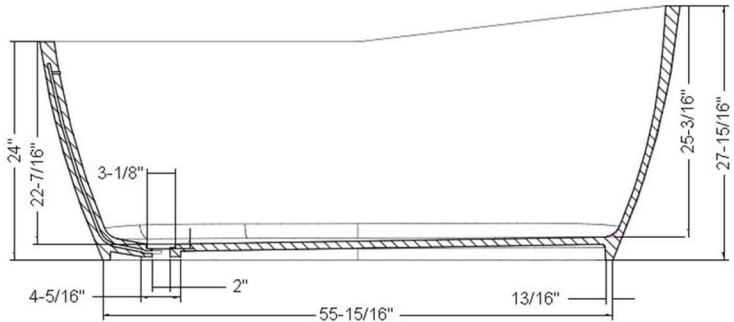

**ADM**  
BATHROOM

**SW-155W**  
Stone Resin Bathtub

- ◆ **Product Weight**  
352.7 lbs
- ◆ **Material**  
Solid Surface/Stone Resin
- ◆ **Color / Finish**  
Matte White (Glossy Optional)
- ◆ **Product Size (inches)**  
70-7/8 L x 30-5/16 W x 27-15/16 H Inches
- ◆ **Drain to Overflow**  
18-7/8 Inches