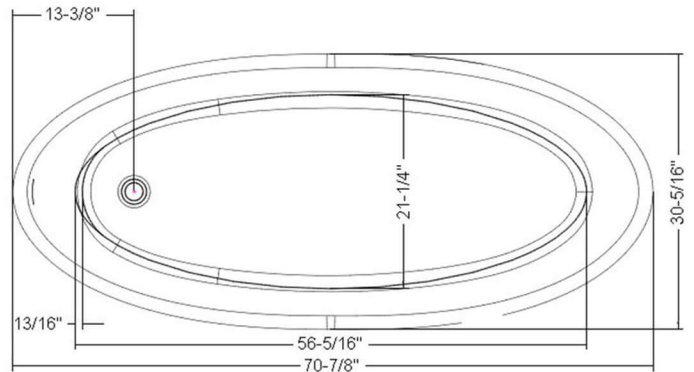

**ADM**  
BATHROOM

**SW-155W**  
Stone Resin Bathtub

- ◆ **Product Weight**  
352.7 lbs
- ◆ **Material**  
Solid Surface/Stone Resin
- ◆ **Color / Finish**  
Matte White (Glossy Optional)
- ◆ **Product Size (inches)**  
70-7/8 L x 30-5/16 W x 27-15/16 H Inches
- ◆ **Drain to Overflow**  
18-7/8 Inches