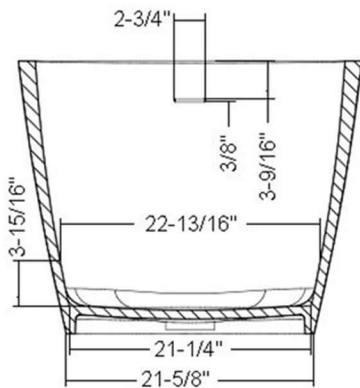

**ADM**  
BATHROOM

**SW-155W**  
Stone Resin Bathtub

- ◆ **Product Weight**  
352.7 lbs
- ◆ **Material**  
Solid Surface/Stone Resin
- ◆ **Color / Finish**  
Matte White (Glossy Optional)
- ◆ **Product Size (inches)**  
70-7/8 L x 30-5/16 W x 27-15/16 H Inches
- ◆ **Drain to Overflow**  
18-7/8 Inches