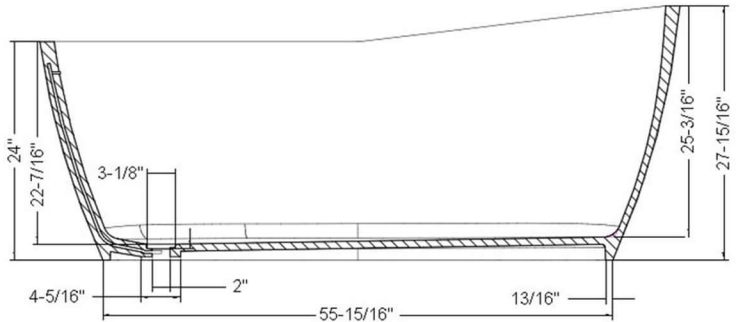

ADM
BATHROOM

SW-155G
Stone Resin Bathtub

- ◆ **Product Weight**
352.7 lbs
- ◆ **Material**
Solid Surface/Stone Resin
- ◆ **Color / Finish**
Matte Grey / Matte White
- ◆ **Product Size (inches)**
70-7/8 L x 30-5/16 W x 27-15/16 H Inches
- ◆ **Drain to Overflow**
18-7/8 Inches