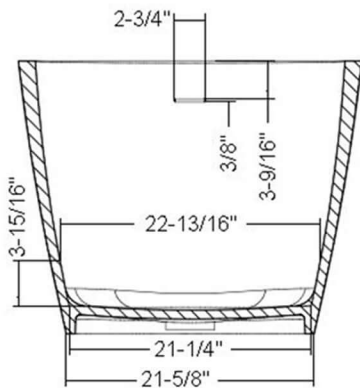

ADM
BATHROOM

SW-155G
Stone Resin Bathtub

- ◆ **Product Weight**
352.7 lbs
- ◆ **Material**
Solid Surface/Stone Resin
- ◆ **Color / Finish**
Matte Grey / Matte White
- ◆ **Product Size (inches)**
70-7/8 L x 30-5/16 W x 27-15/16 H Inches
- ◆ **Drain to Overflow**
18-7/8 Inches