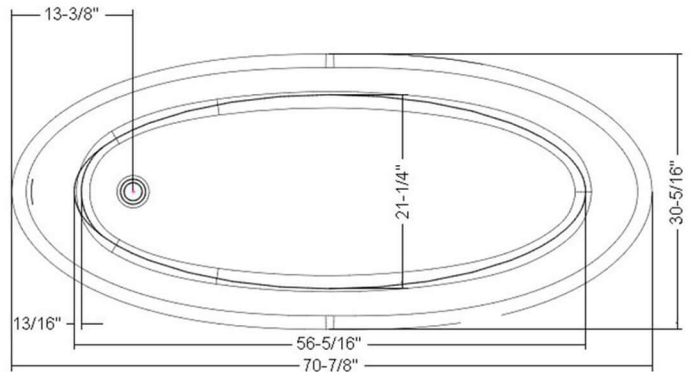

ADM
BATHROOM

SW-155G
Stone Resin Bathtub

- ◆ **Product Weight**
352.7 lbs
- ◆ **Material**
Solid Surface/Stone Resin
- ◆ **Color / Finish**
Matte Grey / Matte White
- ◆ **Product Size (inches)**
70-7/8 L x 30-5/16 W x 27-15/16 H Inches
- ◆ **Drain to Overflow**
18-7/8 Inches