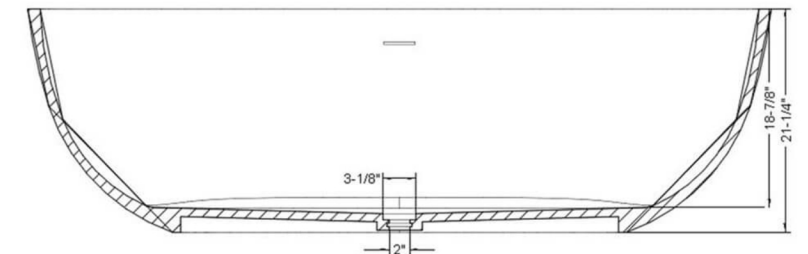

ADM
BATHROOM

SW-152
Stone Resin Bathtub

- ◆ **Product Weight**
352.7 lbs
- ◆ **Material**
Solid Surface/Stone Resin
- ◆ **Color / Finish**
Matte White (Glossy Optional)
- ◆ **Product Size (inches)**
70-7/8 L x 34-1/4 W x 21-1/4 H Inches