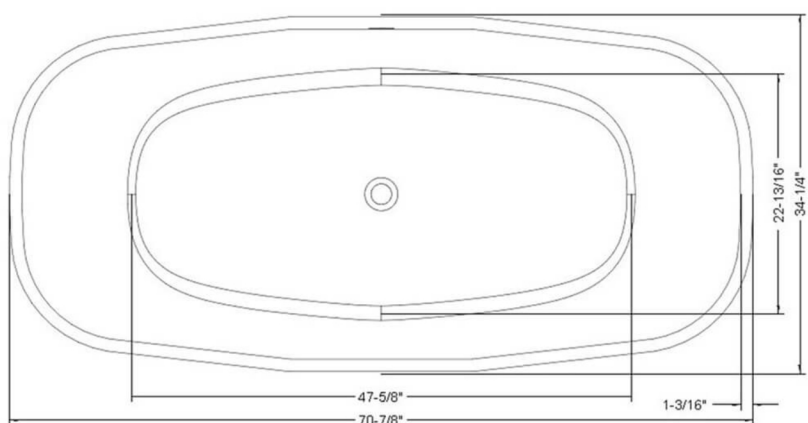

ADM
BATHROOM

SW-152
Stone Resin Bathtub

- ◆ **Product Weight**
352.7 lbs
- ◆ **Material**
Solid Surface/Stone Resin
- ◆ **Color / Finish**
Matte White (Glossy Optional)
- ◆ **Product Size (inches)**
70-7/8 L x 34-1/4 W x 21-1/4 H Inches