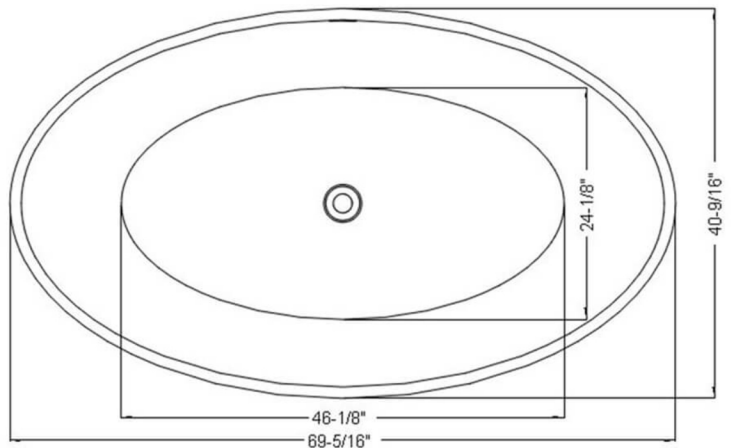

ADM
BATHROOM

SW-151W
Stone Resin Bathtub

- ◆ **Product Weight**
396.8 lbs
- ◆ **Material**
Solid Surface/Stone Resin
- ◆ **Color / Finish**
Matte White (Glossy Optional)
- ◆ **Water Capacity**
90 Gallons
- ◆ **Product Size (inches)**
69-5/16 L x 40-9/16 W x 21-5/8 H Inches
- ◆ **Drain to Overflow**
16-1/8 Inches