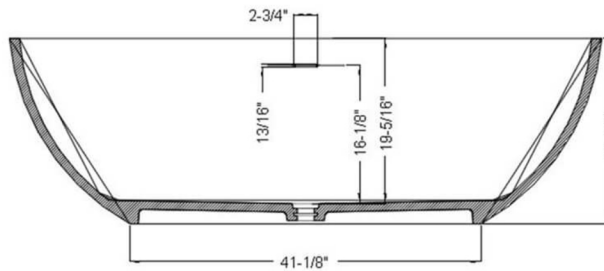

ADM
BATHROOM

SW-151W
Stone Resin Bathtub

- ◆ **Product Weight**
396.8 lbs
- ◆ **Material**
Solid Surface/Stone Resin
- ◆ **Color / Finish**
Matte White (Glossy Optional)
- ◆ **Water Capacity**
90 Gallons
- ◆ **Product Size (inches)**
69-5/16 L x 40-9/16 W x 21-5/8 H Inches
- ◆ **Drain to Overflow**
16-1/8 Inches