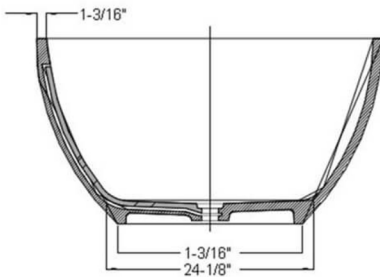

ADM
BATHROOM

SW-151W
Stone Resin Bathtub

- ◆ **Product Weight**
396.8 lbs
- ◆ **Material**
Solid Surface/Stone Resin
- ◆ **Color / Finish**
Matte White (Glossy Optional)
- ◆ **Water Capacity**
90 Gallons
- ◆ **Product Size (inches)**
69-5/16 L x 40-9/16 W x 21-5/8 H Inches
- ◆ **Drain to Overflow**
16-1/8 Inches