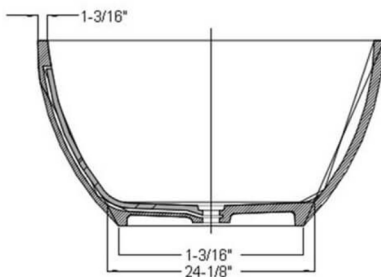

**ADM**  
BATHROOM

**SW-151B**  
Stone Resin Bathtub

- ◆ **Product Weight**  
396.8 lbs
- ◆ **Material**  
Solid Surface/Stone Resin
- ◆ **Color / Finish**  
Matte Black / Matte White (Glossy Optional)
- ◆ **Water Capacity**  
90 Gallons
- ◆ **Product Size (inches)**  
69-5/16 L x 40-9/16 W x 21-5/8 H Inches
- ◆ **Drain to Overflow**  
16-1/8 Inches