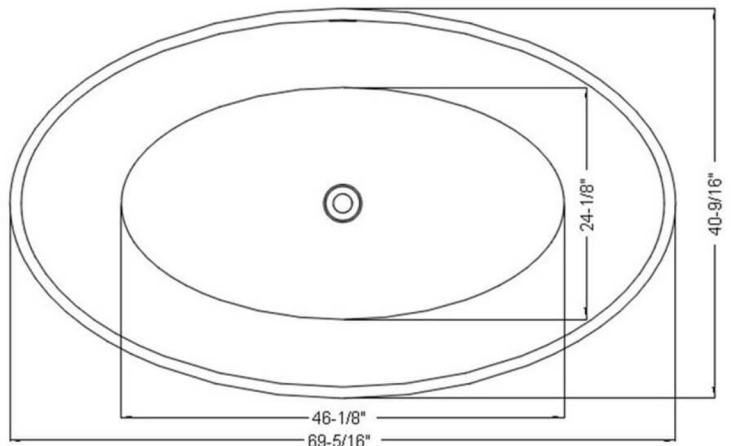

**ADM**  
BATHROOM

**SW-151B**  
Stone Resin Bathtub

- ◆ **Product Weight**  
396.8 lbs
- ◆ **Material**  
Solid Surface/Stone Resin
- ◆ **Color / Finish**  
Matte Black / Matte White (Glossy Optional)
- ◆ **Water Capacity**  
90 Gallons
- ◆ **Product Size (inches)**  
69-5/16 L x 40-9/16 W x 21-5/8 H Inches
- ◆ **Drain to Overflow**  
16-1/8 Inches