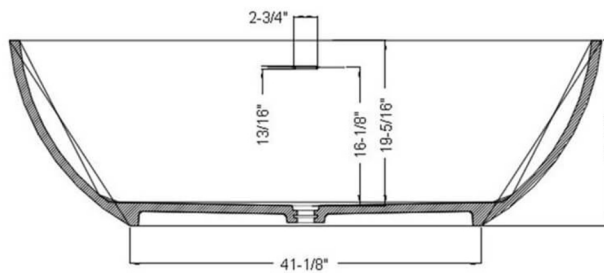

**ADM**  
BATHROOM

**SW-151B**  
Stone Resin Bathtub

- ◆ **Product Weight**  
396.8 lbs
- ◆ **Material**  
Solid Surface/Stone Resin
- ◆ **Color / Finish**  
Matte Black / Matte White (Glossy Optional)
- ◆ **Water Capacity**  
90 Gallons
- ◆ **Product Size (inches)**  
69-5/16 L x 40-9/16 W x 21-5/8 H Inches
- ◆ **Drain to Overflow**  
16-1/8 Inches