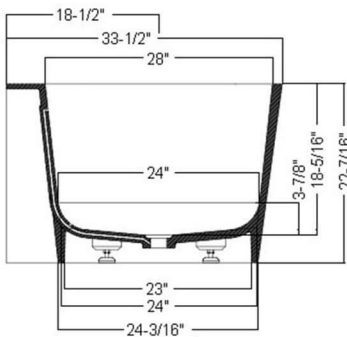

**ADM**  
BATHROOM

**SW-145**  
Stone Resin Bathtub

- ◆ **Product Weight**  
304.5 lbs
- ◆ **Material**  
Solid Surface/Stone Resin
- ◆ **Color / Finish**  
Matte White (Glossy Optional)
- ◆ **Product Size (inches)**  
70-7/8 L x 33-7/16 W x 22-7/16 H Inches