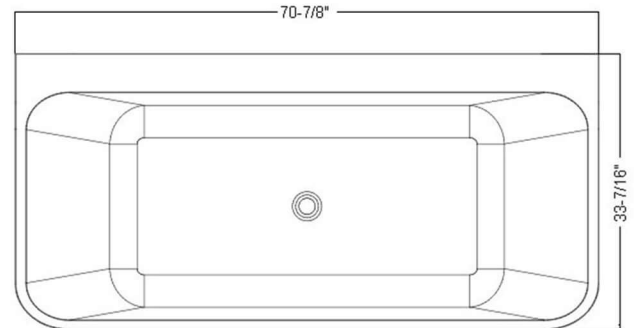

**ADM**  
BATHROOM

**SW-145**  
Stone Resin Bathtub

- ◆ **Product Weight**  
304.5 lbs
- ◆ **Material**  
Solid Surface/Stone Resin
- ◆ **Color / Finish**  
Matte White (Glossy Optional)
- ◆ **Product Size (inches)**  
70-7/8 L x 33-7/16 W x 22-7/16 H Inches