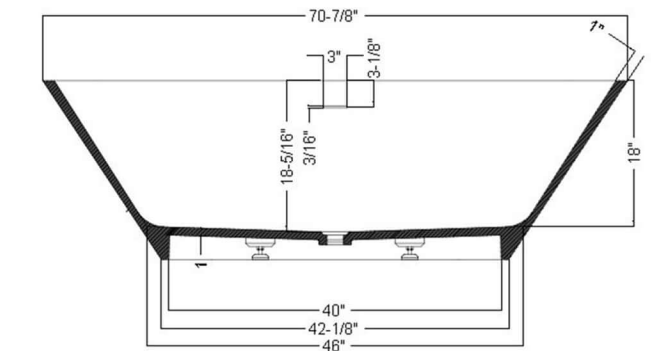

**ADM**  
BATHROOM

**SW-145**  
Stone Resin Bathtub

- ◆ **Product Weight**  
304.5 lbs
- ◆ **Material**  
Solid Surface/Stone Resin
- ◆ **Color / Finish**  
Matte White (Glossy Optional)
- ◆ **Product Size (inches)**  
70-7/8 L x 33-7/16 W x 22-7/16 H Inches