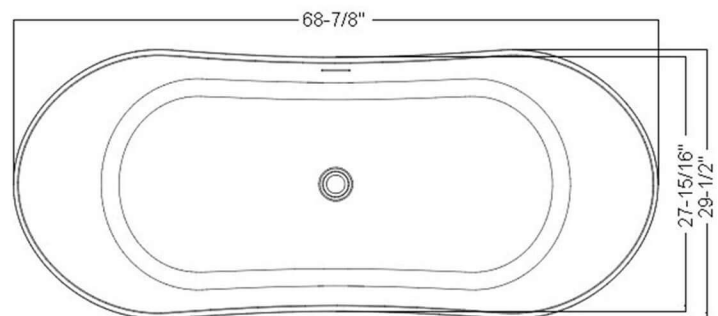

ADM
BATHROOM

SW-140
Stone Resin Bathtub

◆ **Product Weight**

396.8 lbs

◆ **Material**

Solid Surface/Stone Resin

◆ **Color / Finish**

Matte White (Glossy Optional)

◆ **Product Size (inches)**

68-7/8 L x 29-1/2 W x 27-9/16 H Inches

Blow away your troubles
with affordable Quality and Style

ADM Bathroom Design
(888) 864-5853 / email: info@admbathroomdesign.com
3340 Leonis Blvd. Suite A | Vernon, CA 90058