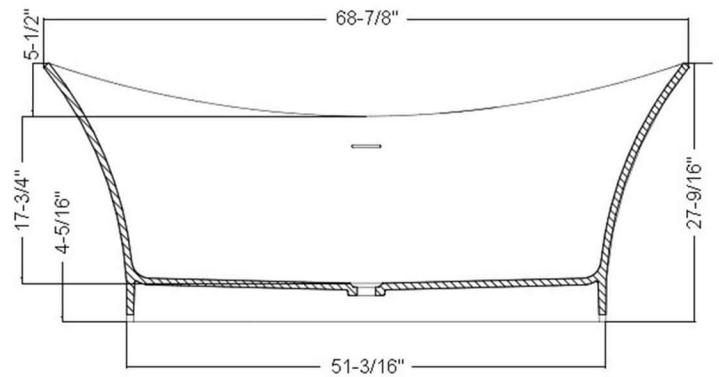

ADM
BATHROOM

SW-140
Stone Resin Bathtub

◆ **Product Weight**

396.8 lbs

◆ **Material**

Solid Surface/Stone Resin

◆ **Color / Finish**

Matte White (Glossy Optional)

◆ **Product Size (inches)**

68-7/8 L x 29-1/2 W x 27-9/16 H Inches

Blow away your troubles
with affordable Quality and Style

ADM Bathroom Design
(888) 864-5853 / email: info@admbathroomdesign.com
3340 Leonis Blvd. Suite A | Vernon, CA 90058