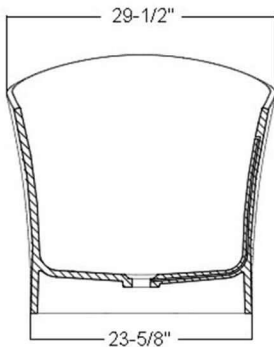

ADM
BATHROOM

SW-140
Stone Resin Bathtub

◆ **Product Weight**

396.8 lbs

◆ **Material**

Solid Surface/Stone Resin

◆ **Color / Finish**

Matte White (Glossy Optional)

◆ **Product Size (inches)**

68-7/8 L x 29-1/2 W x 27-9/16 H Inches

Blow away your troubles
with affordable Quality and Style

ADM Bathroom Design
(888) 864-5853 / email: info@admbathroomdesign.com
3340 Leonis Blvd. Suite A | Vernon, CA 90058