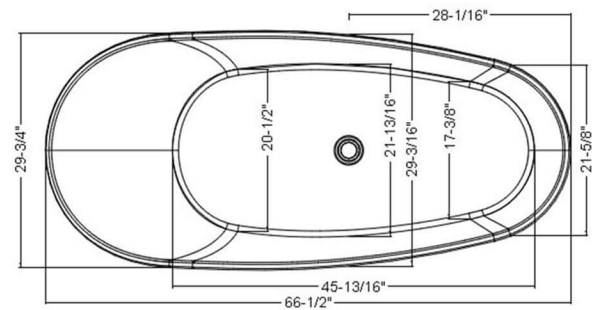

ADM Bathroom®
(888) 864-5853 / email: info@admbathroom.com
3340 Leonis Blvd. Suite A | Vernon, CA 90058

ADM
BATHROOM