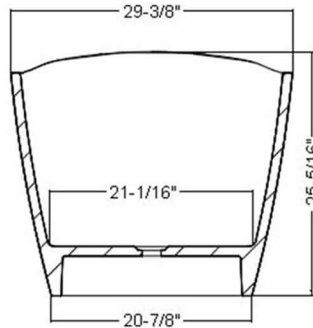

ADM Bathroom®
(888) 864-5853 / email: info@admbathroom.com
3340 Leonis Blvd. Suite A | Vernon, CA 90058

ADM
BATHROOM