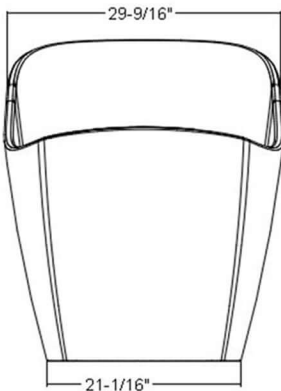

ADM Bathroom®
(888) 864-5853 / email: info@admbathroom.com
3340 Leonis Blvd. Suite A | Vernon, CA 90058

ADM
BATHROOM