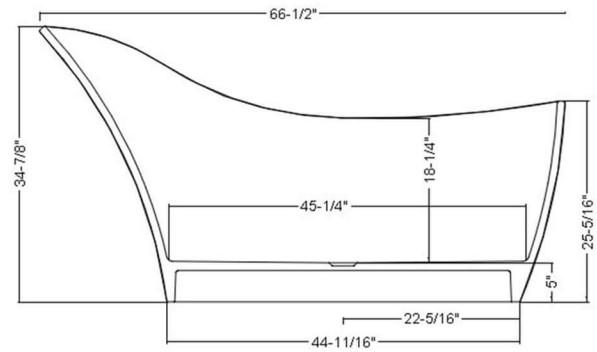

ADM Bathroom®
(888) 864-5853 / email: info@admbathroom.com
3340 Leonis Blvd. Suite A | Vernon, CA 90058

ADM
BATHROOM