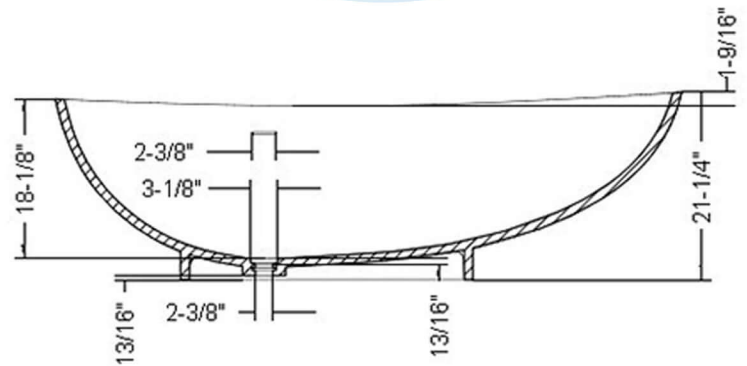

ADM
BATHROOM

SW-136
Stone Resin Bathtub

- ◆ **Product Weight**
343.9 lbs
- ◆ **Material**
Solid Surface/Stone Resin
- ◆ **Color / Finish**
Matte White (Glossy Optional)
- ◆ **Product Size (inches)**
70-7/8 L x 32-1/4 W x 21-1/4 H Inches
- ◆ **Water Capacity**
64 Gallons