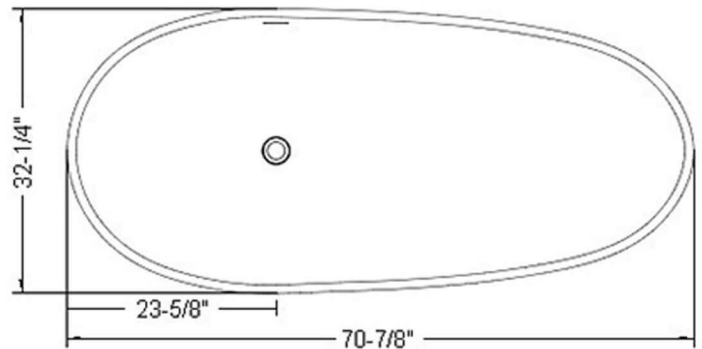

ADM
BATHROOM

SW-136
Stone Resin Bathtub

- ◆ **Product Weight**
343.9 lbs
- ◆ **Material**
Solid Surface/Stone Resin
- ◆ **Color / Finish**
Matte White (Glossy Optional)
- ◆ **Product Size (inches)**
70-7/8 L x 32-1/4 W x 21-1/4 H Inches
- ◆ **Water Capacity**
64 Gallons