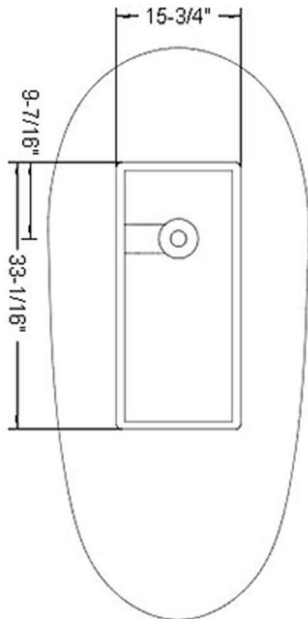

ADM
BATHROOM

SW-136
Stone Resin Bathtub

- ◆ **Product Weight**
343.9 lbs
- ◆ **Material**
Solid Surface/Stone Resin
- ◆ **Color / Finish**
Matte White (Glossy Optional)
- ◆ **Product Size (inches)**
70-7/8 L x 32-1/4 W x 21-1/4 H Inches
- ◆ **Water Capacity**
64 Gallons