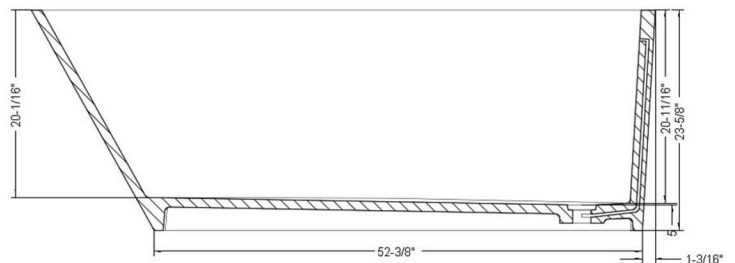

ADM
BATHROOM

SW-134
Stone Resin Bathtub

- ◆ **Product Weight**
330.6 lbs
- ◆ **Material**
Solid Surface/Stone Resin
- ◆ **Color / Finish**
Matte White (Glossy Optional)
- ◆ **Product Size (inches)**
66-15/16 L x 28-3/4 W x 23-5/8 H Inches
- ◆ **Drain to Overflow**
18-11/16 Inches
- ◆ **Water Capacity**
80 Gallons