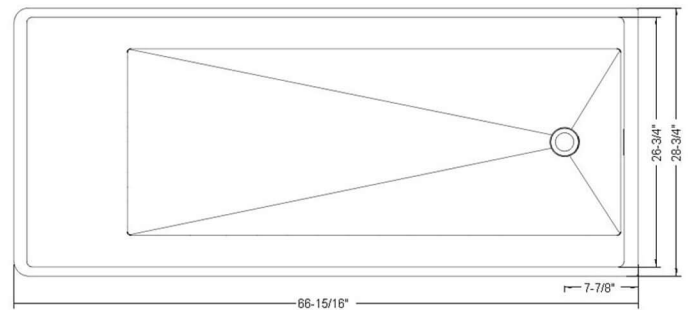

ADM
BATHROOM

SW-134
Stone Resin Bathtub

- ◆ **Product Weight**
330.6 lbs
- ◆ **Material**
Solid Surface/Stone Resin
- ◆ **Color / Finish**
Matte White (Glossy Optional)
- ◆ **Product Size (inches)**
66-15/16 L x 28-3/4 W x 23-5/8 H Inches
- ◆ **Drain to Overflow**
18-11/16 Inches
- ◆ **Water Capacity**
80 Gallons