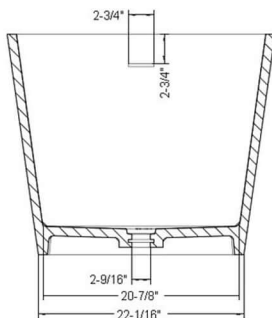

ADM
BATHROOM

SW-134
Stone Resin Bathtub

- ◆ **Product Weight**
330.6 lbs
- ◆ **Material**
Solid Surface/Stone Resin
- ◆ **Color / Finish**
Matte White (Glossy Optional)
- ◆ **Product Size (inches)**
66-15/16 L x 28-3/4 W x 23-5/8 H Inches
- ◆ **Drain to Overflow**
18-11/16 Inches
- ◆ **Water Capacity**
80 Gallons