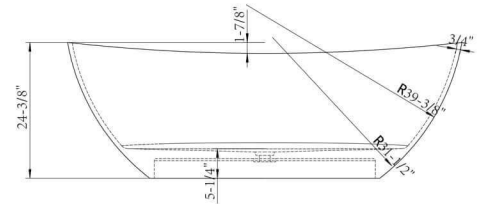

ADM
BATHROOM

SW-131L
Stone Resin Bathtub

- ◆ **Product Weight**
352.7 lbs
- ◆ **Material**
Solid Surface/Stone Resin
- ◆ **Color / Finish**
Matte White (Glossy Optional)
- ◆ **Water Capacity**
108 Gallons
- ◆ **Product Size (inches)**
70-7/8 L x 35-3/8 W x 24-3/8 H Inches
- ◆ **Drain to Overflow**
~16 Inches