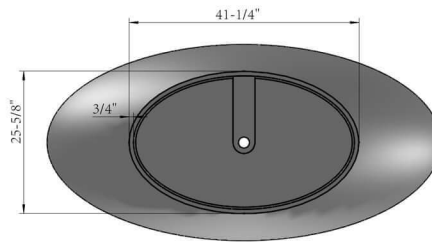

ADM
BATHROOM

SW-131L
Stone Resin Bathtub

- ◆ **Product Weight**
352.7 lbs
- ◆ **Material**
Solid Surface/Stone Resin
- ◆ **Color / Finish**
Matte White (Glossy Optional)
- ◆ **Water Capacity**
108 Gallons
- ◆ **Product Size (inches)**
70-7/8 L x 35-3/8 W x 24-3/8 H Inches
- ◆ **Drain to Overflow**
~16 Inches