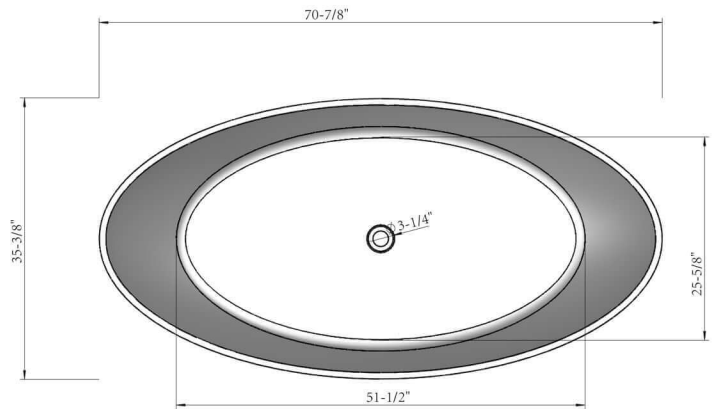

ADM
BATHROOM

SW-131L
Stone Resin Bathtub

- ◆ **Product Weight**
352.7 lbs
- ◆ **Material**
Solid Surface/Stone Resin
- ◆ **Color / Finish**
Matte White (Glossy Optional)
- ◆ **Water Capacity**
108 Gallons
- ◆ **Product Size (inches)**
70-7/8 L x 35-3/8 W x 24-3/8 H Inches
- ◆ **Drain to Overflow**
~16 Inches