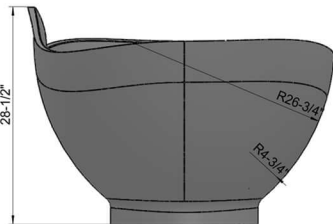

ADM
BATHROOM

SW-127
Stone Resin Bathtub

- ◆ **Product Weight**
396.8 lbs
- ◆ **Material**
Solid Surface/Stone Resin
- ◆ **Color / Finish**
Matte White (Glossy Optional)
- ◆ **Water Capacity**
108 Gallons
- ◆ **Product Size (inches)**
70-7/8 L x 40-1/8 W x 28-1/2 H Inches
- ◆ **Drain to Overflow**
15-3/8 Inches