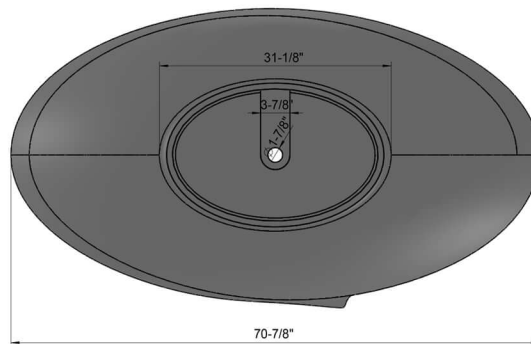

ADM
BATHROOM

SW-127
Stone Resin Bathtub

- ◆ **Product Weight**
396.8 lbs
- ◆ **Material**
Solid Surface/Stone Resin
- ◆ **Color / Finish**
Matte White (Glossy Optional)
- ◆ **Water Capacity**
108 Gallons
- ◆ **Product Size (inches)**
70-7/8 L x 40-1/8 W x 28-1/2 H Inches
- ◆ **Drain to Overflow**
15-3/8 Inches