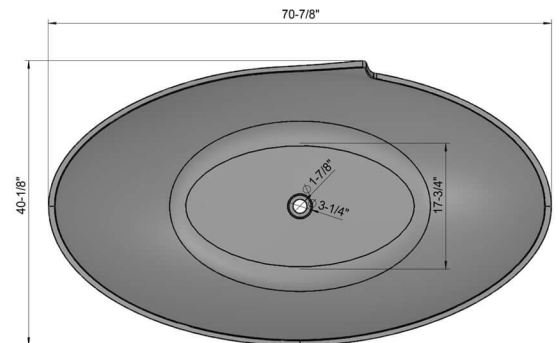

ADM
BATHROOM

SW-127
Stone Resin Bathtub

- ◆ **Product Weight**
396.8 lbs
- ◆ **Material**
Solid Surface/Stone Resin
- ◆ **Color / Finish**
Matte White (Glossy Optional)
- ◆ **Water Capacity**
108 Gallons
- ◆ **Product Size (inches)**
70-7/8 L x 40-1/8 W x 28-1/2 H Inches
- ◆ **Drain to Overflow**
15-3/8 Inches