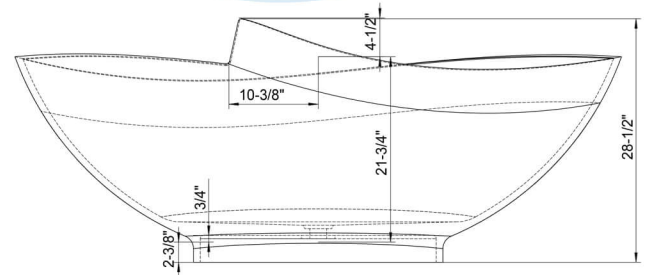

ADM
BATHROOM

SW-127
Stone Resin Bathtub

- ◆ **Product Weight**
396.8 lbs
- ◆ **Material**
Solid Surface/Stone Resin
- ◆ **Color / Finish**
Matte White (Glossy Optional)
- ◆ **Water Capacity**
108 Gallons
- ◆ **Product Size (inches)**
70-7/8 L x 40-1/8 W x 28-1/2 H Inches
- ◆ **Drain to Overflow**
15-3/8 Inches