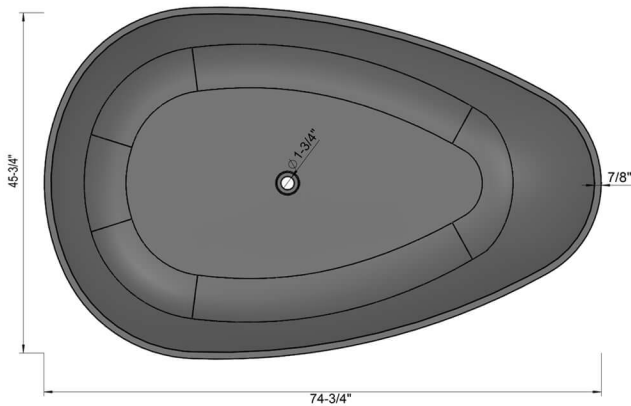

**ADM**  
BATHROOM

**SW-114**  
Stone Resin Bathtub

- ◆ **Product Weight**  
462.9 lbs
- ◆ **Material**  
Solid Surface/Stone Resin
- ◆ **Color / Finish**  
Matte White (Glossy Optional)
- ◆ **Water Capacity**  
119 Gallons
- ◆ **Product Size (inches)**  
74-3/4 L x 45-3/4 W x 23-5/8 H Inches
- ◆ **Drain to Overflow**  
15-3/4 Inches