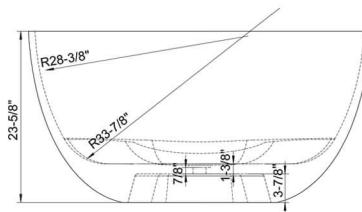

**ADM**  
BATHROOM

**SW-114**  
Stone Resin Bathtub

- ◆ **Product Weight**  
462.9 lbs
- ◆ **Material**  
Solid Surface/Stone Resin
- ◆ **Color / Finish**  
Matte White (Glossy Optional)
- ◆ **Water Capacity**  
119 Gallons
- ◆ **Product Size (inches)**  
74-3/4 L x 45-3/4 W x 23-5/8 H Inches
- ◆ **Drain to Overflow**  
15-3/4 Inches