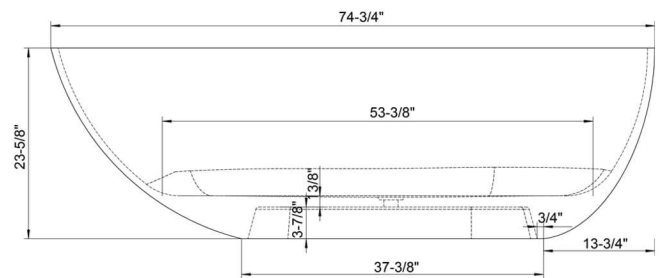

**ADM**  
BATHROOM

**SW-114**  
Stone Resin Bathtub

- ◆ **Product Weight**  
462.9 lbs
- ◆ **Material**  
Solid Surface/Stone Resin
- ◆ **Color / Finish**  
Matte White (Glossy Optional)
- ◆ **Water Capacity**  
119 Gallons
- ◆ **Product Size (inches)**  
74-3/4 L x 45-3/4 W x 23-5/8 H Inches
- ◆ **Drain to Overflow**  
15-3/4 Inches