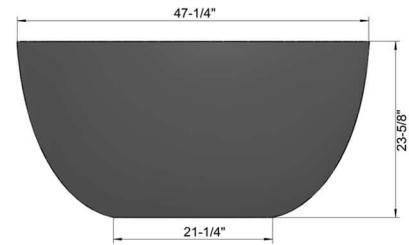

**ADM**  
BATHROOM

**SW-114**  
Stone Resin Bathtub

- ◆ **Product Weight**  
462.9 lbs
- ◆ **Material**  
Solid Surface/Stone Resin
- ◆ **Color / Finish**  
Matte White (Glossy Optional)
- ◆ **Water Capacity**  
119 Gallons
- ◆ **Product Size (inches)**  
74-3/4 L x 45-3/4 W x 23-5/8 H Inches
- ◆ **Drain to Overflow**  
15-3/4 Inches