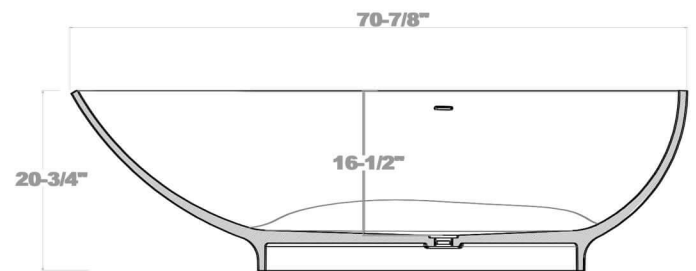

ADM
BATHROOM

SW-113 Stone Resin Bathtub

- ◆ **Product Weight**
330.6 lbs
- ◆ **Material**
Solid Surface/Stone Resin
- ◆ **Color / Finish**
Matte White (Glossy Optional)
- ◆ **Water Capacity**
82 Gallons
- ◆ **Product Size (inches)**
70-7/8 L x 34-3/4 W x 20-3/4 H Inches
- ◆ **Drain to Overflow**
15-3/8 Inches