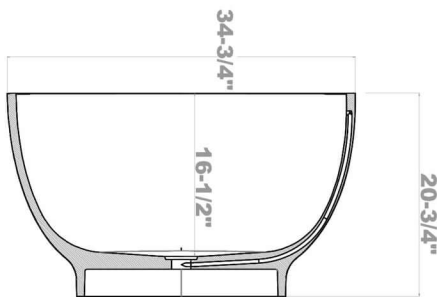

ADM
BATHROOM

SW-113 Stone Resin Bathtub

- ◆ **Product Weight**
330.6 lbs
- ◆ **Material**
Solid Surface/Stone Resin
- ◆ **Color / Finish**
Matte White (Glossy Optional)
- ◆ **Water Capacity**
82 Gallons
- ◆ **Product Size (inches)**
70-7/8 L x 34-3/4 W x 20-3/4 H Inches
- ◆ **Drain to Overflow**
15-3/8 Inches