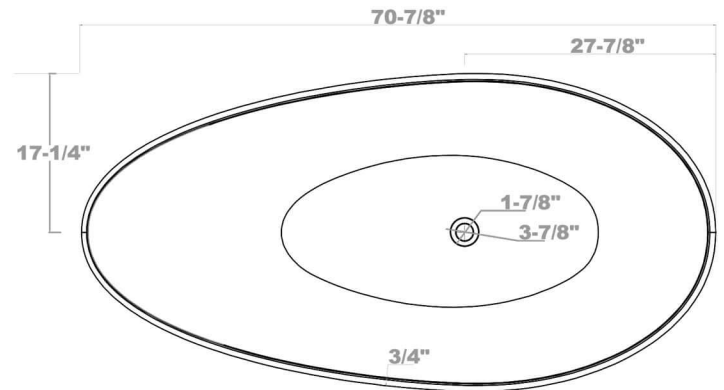

ADM
BATHROOM

SW-113 Stone Resin Bathtub

- ◆ **Product Weight**
330.6 lbs
- ◆ **Material**
Solid Surface/Stone Resin
- ◆ **Color / Finish**
Matte White (Glossy Optional)
- ◆ **Water Capacity**
82 Gallons
- ◆ **Product Size (inches)**
70-7/8 L x 34-3/4 W x 20-3/4 H Inches
- ◆ **Drain to Overflow**
15-3/8 Inches