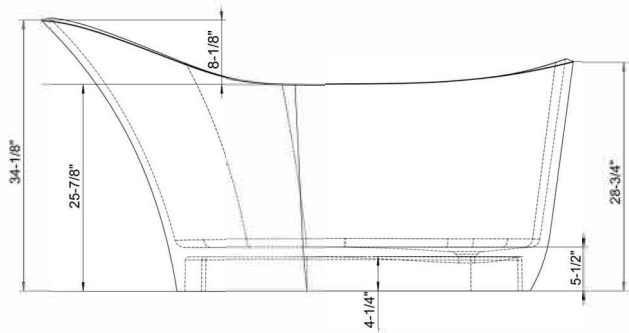

ADM
BATHROOM

SW-112
Stone Resin Bathtub

- ◆ **Product Weight**
385.8 lbs
- ◆ **Material**
Solid Surface/Stone Resin
- ◆ **Color / Finish**
Matte White (Glossy Optional)
- ◆ **Water Capacity**
74 Gallons
- ◆ **Product Size (inches)**
66-3/4 L x 29-1/8 W x 34-1/8 H Inches
- ◆ **Drain to Overflow**
15 Inches