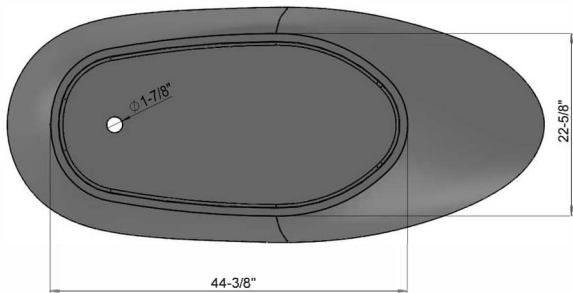

ADM
BATHROOM

SW-112
Stone Resin Bathtub

- ◆ **Product Weight**
385.8 lbs
- ◆ **Material**
Solid Surface/Stone Resin
- ◆ **Color / Finish**
Matte White (Glossy Optional)
- ◆ **Water Capacity**
74 Gallons
- ◆ **Product Size (inches)**
66-3/4 L x 29-1/8 W x 34-1/8 H Inches
- ◆ **Drain to Overflow**
15 Inches