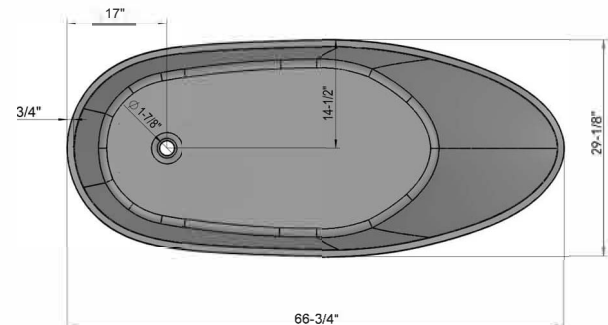

ADM
BATHROOM

SW-112
Stone Resin Bathtub

- ◆ **Product Weight**
385.8 lbs
- ◆ **Material**
Solid Surface/Stone Resin
- ◆ **Color / Finish**
Matte White (Glossy Optional)
- ◆ **Water Capacity**
74 Gallons
- ◆ **Product Size (inches)**
66-3/4 L x 29-1/8 W x 34-1/8 H Inches
- ◆ **Drain to Overflow**
15 Inches