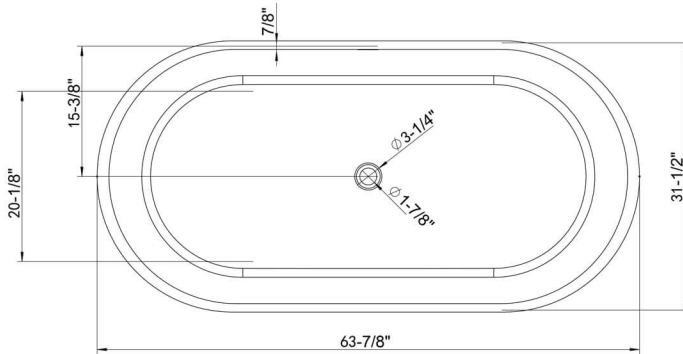

ADM
BATHROOM

SW-110S
Stone Resin Bathtub

- ◆ **Product Weight**
396.8 lbs
- ◆ **Material**
Solid Surface/Stone Resin
- ◆ **Color / Finish**
Matte White (Glossy Optional)
- ◆ **Water Capacity**
82 Gallons
- ◆ **Product Size (inches)**
63-7/8 L x 31-1/2 W x 21-1/4 H Inches
- ◆ **Drain to Overflow**
13-3/4 Inches