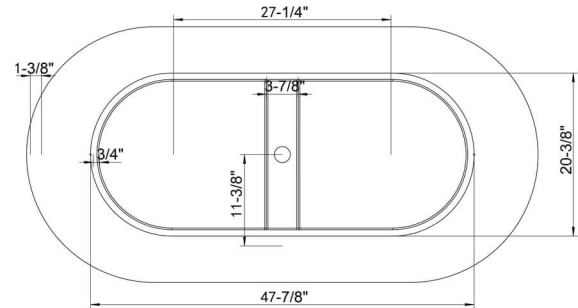

ADM
BATHROOM

SW-110S
Stone Resin Bathtub

- ◆ **Product Weight**
396.8 lbs
- ◆ **Material**
Solid Surface/Stone Resin
- ◆ **Color / Finish**
Matte White (Glossy Optional)
- ◆ **Water Capacity**
82 Gallons
- ◆ **Product Size (inches)**
63-7/8 L x 31-1/2 W x 21-1/4 H Inches
- ◆ **Drain to Overflow**
13-3/4 Inches