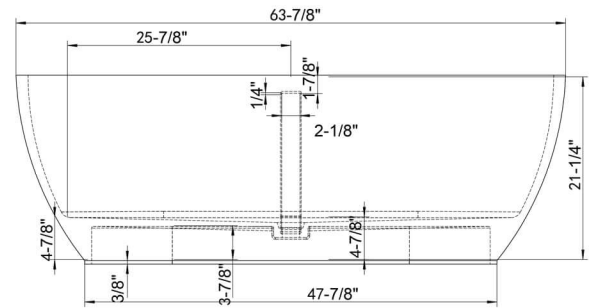

ADM
BATHROOM

SW-110S
Stone Resin Bathtub

- ◆ **Product Weight**
396.8 lbs
- ◆ **Material**
Solid Surface/Stone Resin
- ◆ **Color / Finish**
Matte White (Glossy Optional)
- ◆ **Water Capacity**
82 Gallons
- ◆ **Product Size (inches)**
63-7/8 L x 31-1/2 W x 21-1/4 H Inches
- ◆ **Drain to Overflow**
13-3/4 Inches