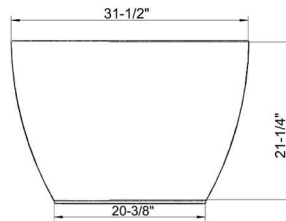

ADM
BATHROOM

SW-110S
Stone Resin Bathtub

- ◆ **Product Weight**
396.8 lbs
- ◆ **Material**
Solid Surface/Stone Resin
- ◆ **Color / Finish**
Matte White (Glossy Optional)
- ◆ **Water Capacity**
82 Gallons
- ◆ **Product Size (inches)**
63-7/8 L x 31-1/2 W x 21-1/4 H Inches
- ◆ **Drain to Overflow**
13-3/4 Inches