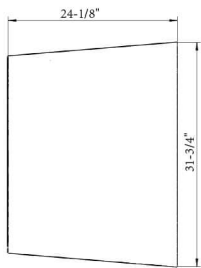

Blow away your troubles
with affordable Quality and Style

ADM Bathroom Design
(888) 864-5853 / email: info@admbathroomdesign.com
3340 Leonis Blvd. Suite A | Vernon, CA 90058

ADM
BATHROOM