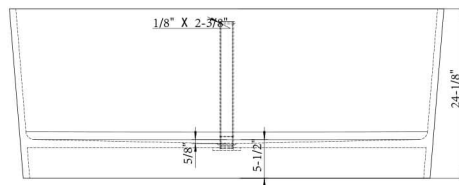

Blow away your troubles
with affordable Quality and Style

ADM Bathroom Design
(888) 864-5853 / email: info@admbathroomdesign.com
3340 Leonis Blvd. Suite A | Vernon, CA 90058

ADM
BATHROOM