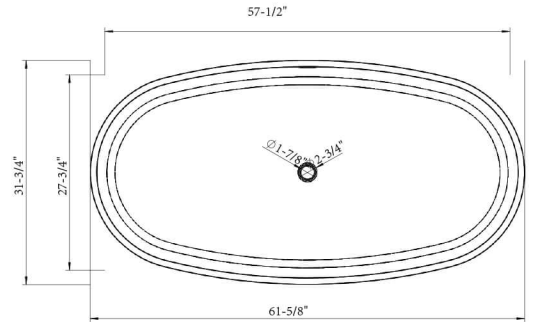

Blow away your troubles
with affordable Quality and Style

ADM Bathroom Design
(888) 864-5853 / email: info@admbathroomdesign.com
3340 Leonis Blvd. Suite A | Vernon, CA 90058

ADM
BATHROOM