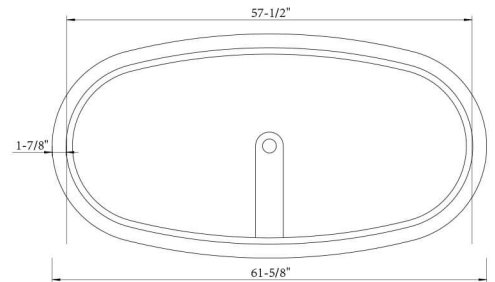

Blow away your troubles
with affordable Quality and Style

ADM Bathroom Design
(888) 864-5853 / email: info@admbathroomdesign.com
3340 Leonis Blvd. Suite A | Vernon, CA 90058

ADM
BATHROOM