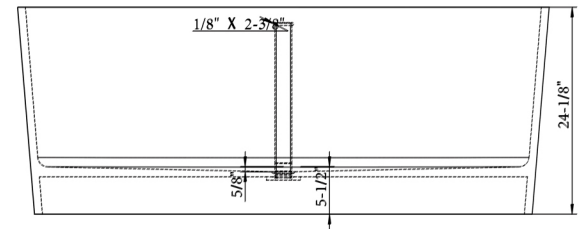

ADM
BATHROOM

SW-108
Stone Resin Bathtub

- ◆ **Product Weight**
308.6 lbs
- ◆ **Material**
Solid Surface/Stone Resin
- ◆ **Color / Finish**
Matte White (Glossy Optional)
- ◆ **Water Capacity**
82 Gallons
- ◆ **Product Size (inches)**
61-5/8 L x 31-3/4 W x 24-1/8 H inches
- ◆ **Drain to Overflow**
15-3/8 Inches