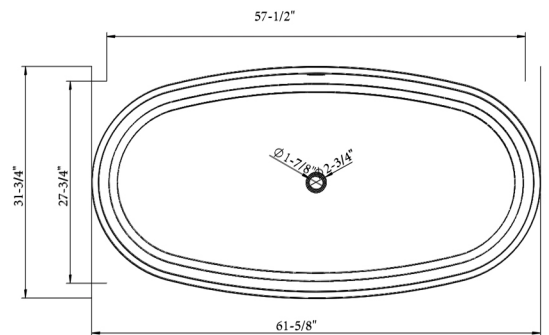

ADM
BATHROOM

SW-108
Stone Resin Bathtub

- ◆ **Product Weight**
308.6 lbs
- ◆ **Material**
Solid Surface/Stone Resin
- ◆ **Color / Finish**
Matte White (Glossy Optional)
- ◆ **Water Capacity**
82 Gallons
- ◆ **Product Size (inches)**
61-5/8 L x 31-3/4 W x 24-1/8 H inches
- ◆ **Drain to Overflow**
15-3/8 Inches