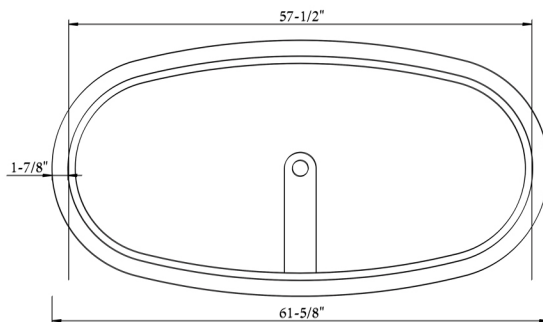

ADM
BATHROOM

SW-108
Stone Resin Bathtub

- ◆ **Product Weight**
308.6 lbs
- ◆ **Material**
Solid Surface/Stone Resin
- ◆ **Color / Finish**
Matte White (Glossy Optional)
- ◆ **Water Capacity**
82 Gallons
- ◆ **Product Size (inches)**
61-5/8 L x 31-3/4 W x 24-1/8 H inches
- ◆ **Drain to Overflow**
15-3/8 Inches