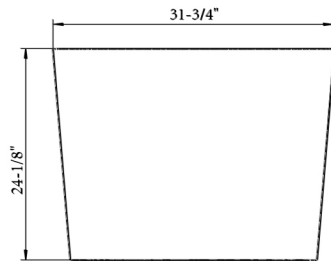

ADM
BATHROOM

SW-108
Stone Resin Bathtub

- ◆ **Product Weight**
308.6 lbs
- ◆ **Material**
Solid Surface/Stone Resin
- ◆ **Color / Finish**
Matte White (Glossy Optional)
- ◆ **Water Capacity**
82 Gallons
- ◆ **Product Size (inches)**
61-5/8 L x 31-3/4 W x 24-1/8 H inches
- ◆ **Drain to Overflow**
15-3/8 Inches