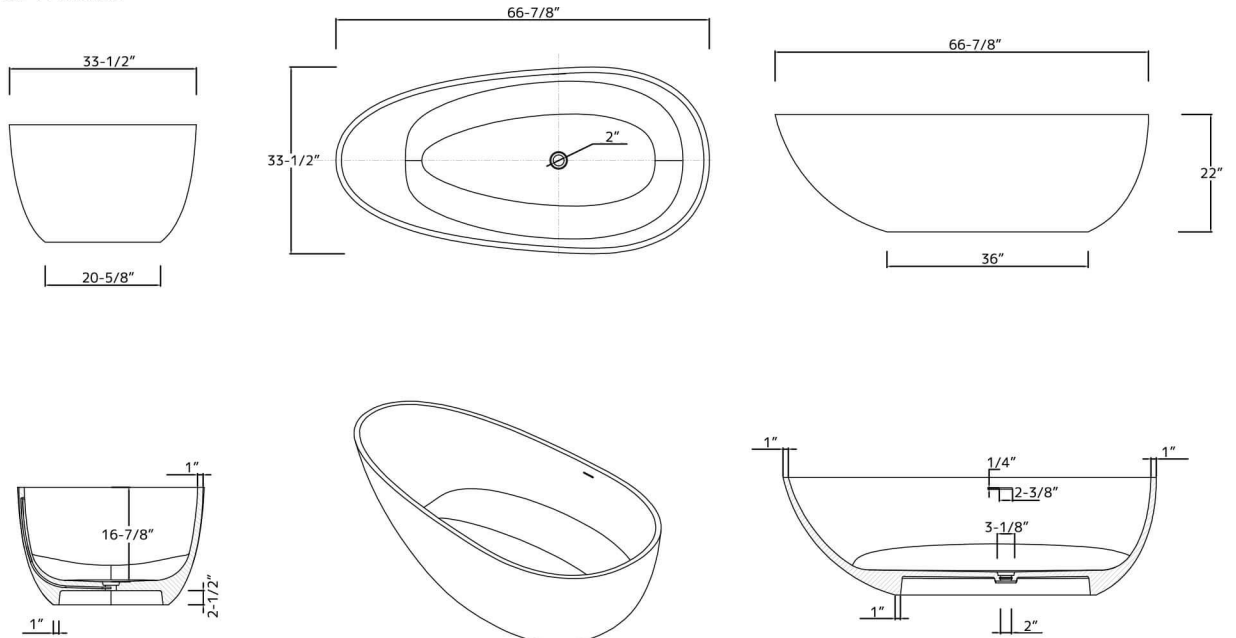

**ADM**  
BATHROOM

**SW-105S**  
Stone Resin Bathtub

- ◆ **Product Weight**  
379.2 lbs
- ◆ **Material**  
Solid Surface/Stone Resin
- ◆ **Color / Finish**  
Matte White (Glossy Optional)
- ◆ **Water Capacity**  
74 Gallons
- ◆ **Product Size (inches)**  
66-7/8 L x 33-1/2 W x 22 H Inches
- ◆ **Drain to Overflow**  
15-3/4 Inches