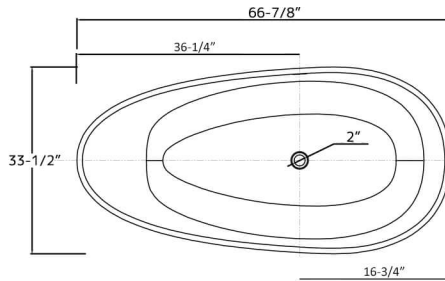

ADM
BATHROOM

SW-105S
Stone Resin Bathtub

- ◆ **Product Weight**
379.2 lbs
- ◆ **Material**
Solid Surface/Stone Resin
- ◆ **Color / Finish**
Matte White (Glossy Optional)
- ◆ **Water Capacity**
74 Gallons
- ◆ **Product Size (inches)**
66-7/8 L x 33-1/2 W x 22 H Inches
- ◆ **Drain to Overflow**
15-3/4 Inches