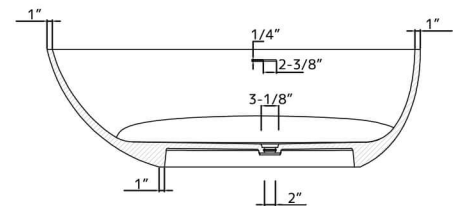

ADM
BATHROOM

SW-105S
Stone Resin Bathtub

- ◆ **Product Weight**
379.2 lbs
- ◆ **Material**
Solid Surface/Stone Resin
- ◆ **Color / Finish**
Matte White (Glossy Optional)
- ◆ **Water Capacity**
74 Gallons
- ◆ **Product Size (inches)**
66-7/8 L x 33-1/2 W x 22 H Inches
- ◆ **Drain to Overflow**
15-3/4 Inches