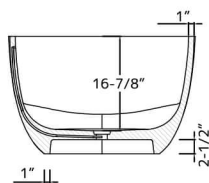

ADM
BATHROOM

SW-105S
Stone Resin Bathtub

- ◆ **Product Weight**
379.2 lbs
- ◆ **Material**
Solid Surface/Stone Resin
- ◆ **Color / Finish**
Matte White (Glossy Optional)
- ◆ **Water Capacity**
74 Gallons
- ◆ **Product Size (inches)**
66-7/8 L x 33-1/2 W x 22 H Inches
- ◆ **Drain to Overflow**
15-3/4 Inches