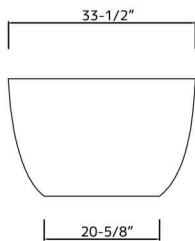

ADM
BATHROOM

SW-105S
Stone Resin Bathtub

- ◆ **Product Weight**
379.2 lbs
- ◆ **Material**
Solid Surface/Stone Resin
- ◆ **Color / Finish**
Matte White (Glossy Optional)
- ◆ **Water Capacity**
74 Gallons
- ◆ **Product Size (inches)**
66-7/8 L x 33-1/2 W x 22 H Inches
- ◆ **Drain to Overflow**
15-3/4 Inches