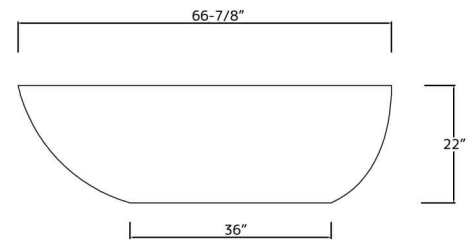

ADM
BATHROOM

SW-105S
Stone Resin Bathtub

- ◆ **Product Weight**
379.2 lbs
- ◆ **Material**
Solid Surface/Stone Resin
- ◆ **Color / Finish**
Matte White (Glossy Optional)
- ◆ **Water Capacity**
74 Gallons
- ◆ **Product Size (inches)**
66-7/8 L x 33-1/2 W x 22 H Inches
- ◆ **Drain to Overflow**
15-3/4 Inches