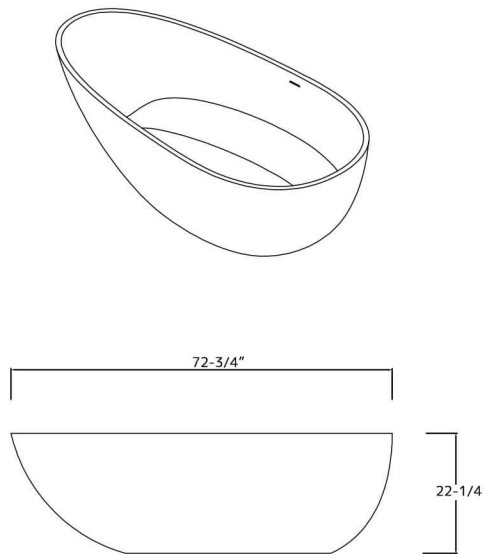

Blow away your troubles
with affordable Quality and Style

ADM Bathroom Design
(888) 864-5853 / email: info@admbathroomdesign.com
3340 Leonis Blvd. Suite A | Vernon, CA 90058

ADM
BATHROOM