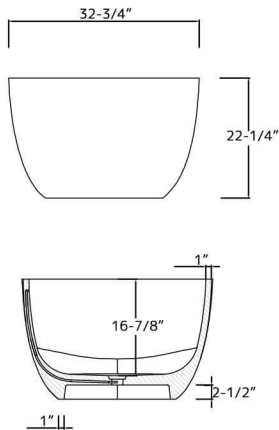

Blow away your troubles
with affordable Quality and Style

ADM Bathroom Design
(888) 864-5853 / email: info@admbathroomdesign.com
3340 Leonis Blvd. Suite A | Vernon, CA 90058

ADM
BATHROOM