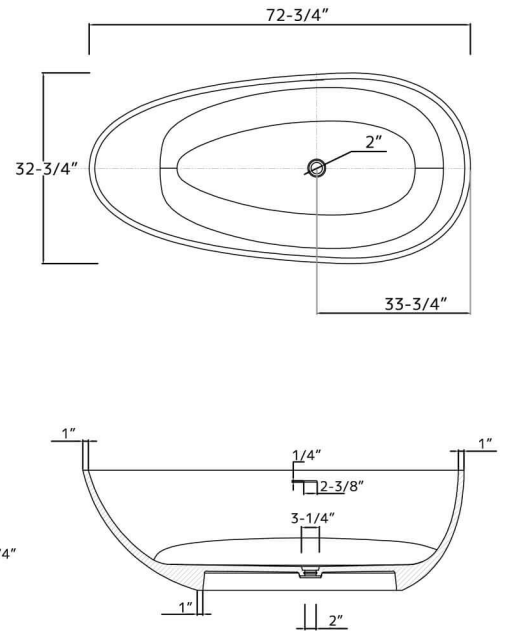

Blow away your troubles
with affordable Quality and Style

ADM Bathroom Design
(888) 864-5853 / email: info@admbathroomdesign.com
3340 Leonis Blvd. Suite A | Vernon, CA 90058

ADM
BATHROOM