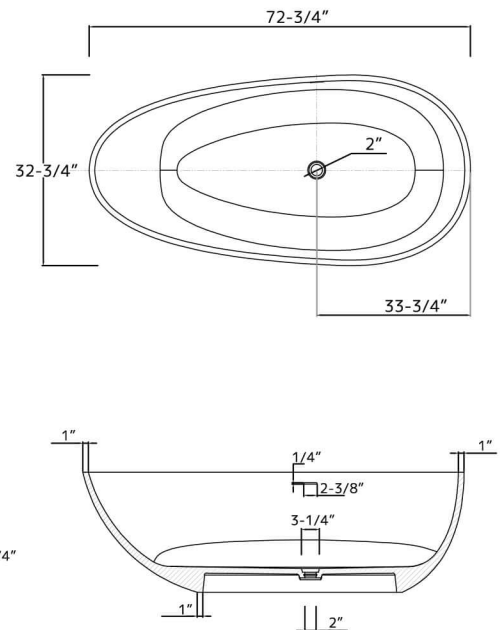

Blow away your troubles
with affordable Quality and Style

ADM Bathroom®
(888) 864-5853 / email: info@admbathroom.com
3340 Leonis Blvd. Suite A | Vernon, CA 90058

ADM
BATHROOM