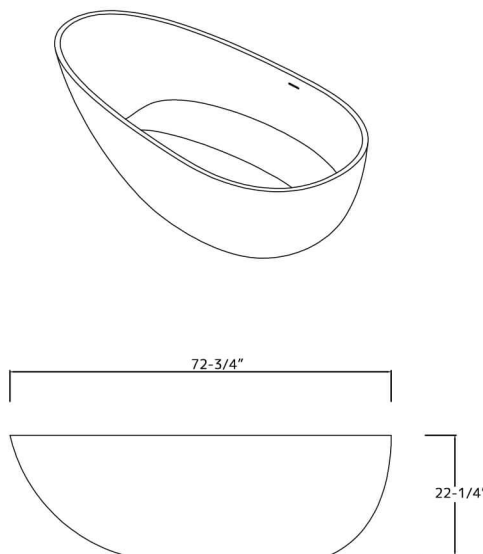

Blow away your troubles
with affordable Quality and Style

ADM Bathroom®
(888) 864-5853 / email: info@admbathroom.com
3340 Leonis Blvd. Suite A | Vernon, CA 90058

ADM
BATHROOM