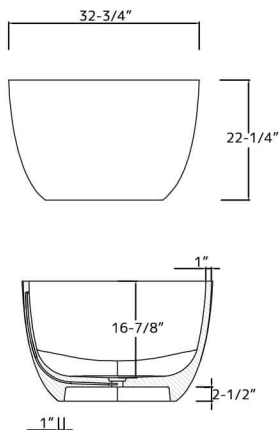

Blow away your troubles
with affordable Quality and Style

ADM Bathroom®
(888) 864-5853 / email: info@admbathroom.com
3340 Leonis Blvd. Suite A | Vernon, CA 90058

ADM
BATHROOM