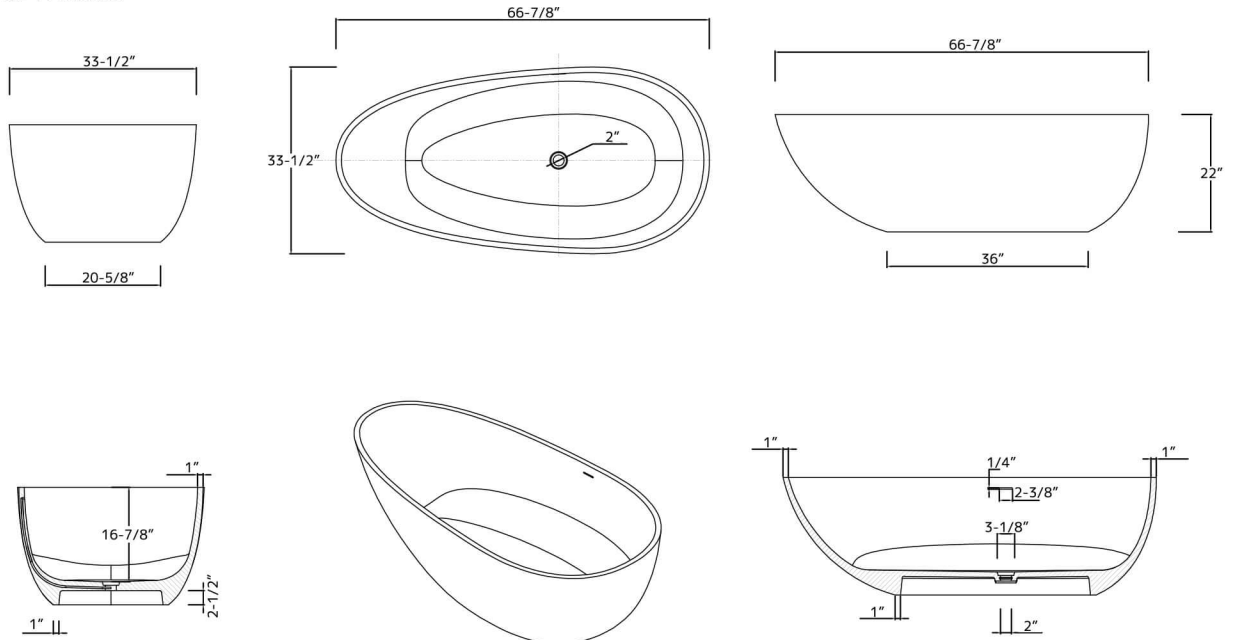

**ADM**  
BATHROOM

**SW-105RW**  
Stone Resin Bathtub

- ◆ **Product Weight**  
379.2 lbs
- ◆ **Material**  
Solid Surface/Stone Resin
- ◆ **Color / Finish**  
Matte Red Outside / Matte White Inside (Glossy Optional)
- ◆ **Water Capacity**  
74 Gallons
- ◆ **Product Size (inches)**  
66-7/8 L x 33-1/2 W x 22 H Inches
- ◆ **Drain to Overflow**  
15-3/4 Inches