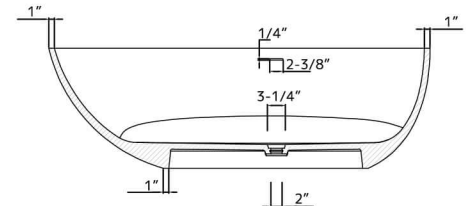

ADM
BATHROOM

SW-105L
Stone Resin Bathtub

- ◆ **Product Weight**
379.1 lbs
- ◆ **Material**
Solid Surface/Stone Resin
- ◆ **Color / Finish**
Matte White (Glossy Optional)
- ◆ **Water Capacity**
90 Gallons
- ◆ **Product Size (inches)**
72-3/4 L x 32-3/4 W x 22-1/4 H Inches
- ◆ **Drain to Overflow**
15-3/4 Inches