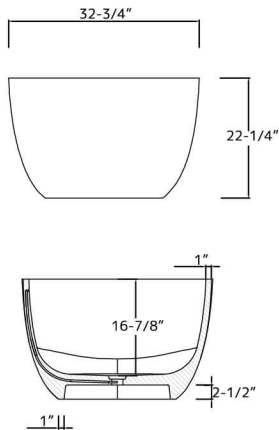

ADM
BATHROOM

SW-105L
Stone Resin Bathtub

- ◆ **Product Weight**
379.1 lbs
- ◆ **Material**
Solid Surface/Stone Resin
- ◆ **Color / Finish**
Matte White (Glossy Optional)
- ◆ **Water Capacity**
90 Gallons
- ◆ **Product Size (inches)**
72-3/4 L x 32-3/4 W x 22-1/4 H Inches
- ◆ **Drain to Overflow**
15-3/4 Inches