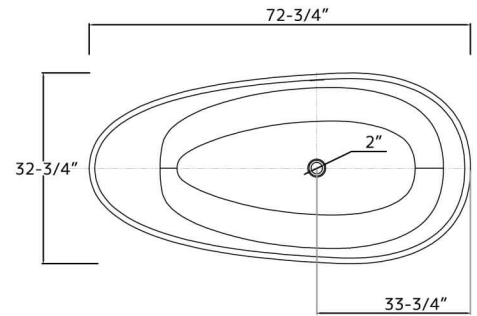

ADM
BATHROOM

SW-105L
Stone Resin Bathtub

- ◆ **Product Weight**
379.1 lbs
- ◆ **Material**
Solid Surface/Stone Resin
- ◆ **Color / Finish**
Matte White (Glossy Optional)
- ◆ **Water Capacity**
90 Gallons
- ◆ **Product Size (inches)**
72-3/4 L x 32-3/4 W x 22-1/4 H Inches
- ◆ **Drain to Overflow**
15-3/4 Inches