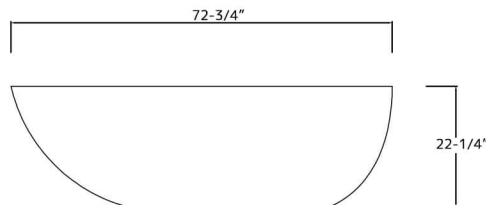

ADM
BATHROOM

SW-105L
Stone Resin Bathtub

- ◆ **Product Weight**
379.1 lbs
- ◆ **Material**
Solid Surface/Stone Resin
- ◆ **Color / Finish**
Matte White (Glossy Optional)
- ◆ **Water Capacity**
90 Gallons
- ◆ **Product Size (inches)**
72-3/4 L x 32-3/4 W x 22-1/4 H Inches
- ◆ **Drain to Overflow**
15-3/4 Inches