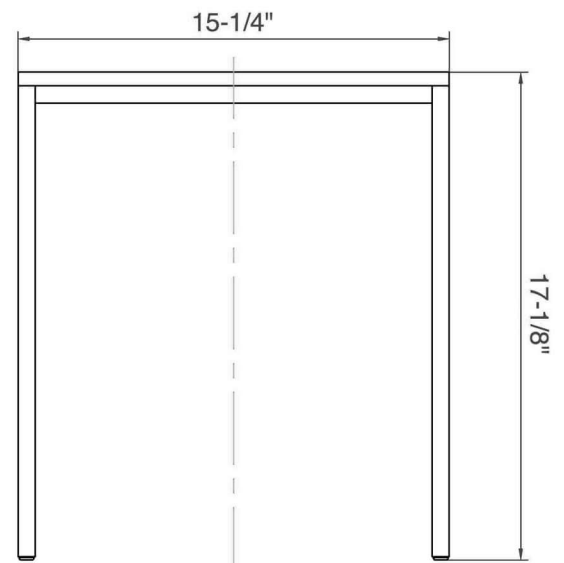

ADM
BATHROOM

S-107
Stone Resin Stool

◆ **Product Weight**

10 lbs

◆ **Material**

Solid Surface Stone Resin Top with Steel Frame

◆ **Color / Finish**

Matte White (Glossy Optional)

◆ **Product Size (inches)**

15-1/4 L x 11-1/4 W x 17-1/8 H

Blow away your troubles
with affordable Quality and Style

ADM Bathroom®
(888) 864-5853 / email: info@admbathroom.com
3340 Leonis Blvd. Suite A | Vernon, CA 90058