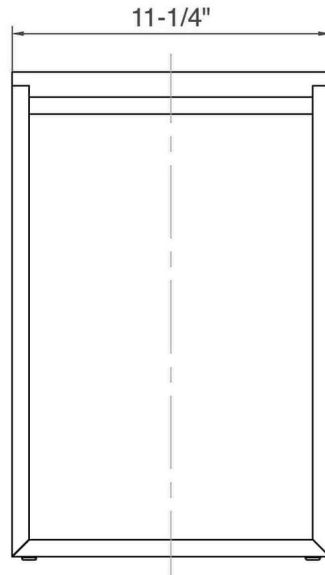

ADM
BATHROOM

S-107
Stone Resin Stool

◆ **Product Weight**

10 lbs

◆ **Material**

Solid Surface Stone Resin Top with Steel Frame

◆ **Color / Finish**

Matte White (Glossy Optional)

◆ **Product Size (inches)**

15-1/4 L x 11-1/4 W x 17-1/8 H

Blow away your troubles
with affordable Quality and Style

ADM Bathroom®
(888) 864-5853 / email: info@admbathroom.com
3340 Leonis Blvd. Suite A | Vernon, CA 90058