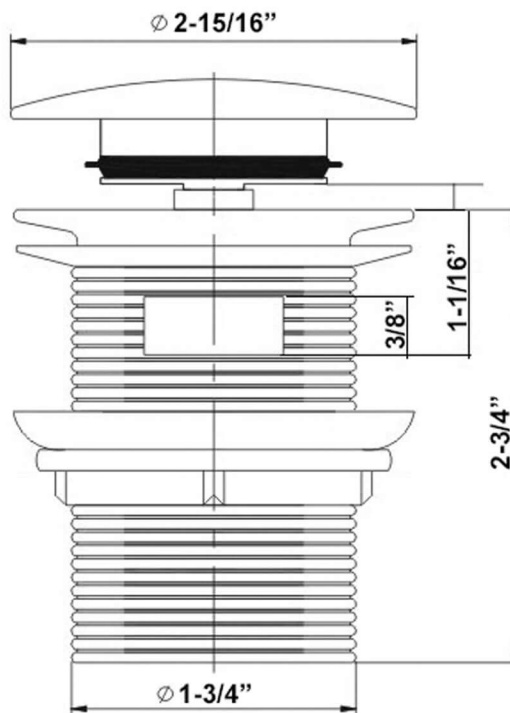

ADM
BATHROOM

White Pop-Up Drain Bathtub

◆ **Product Weight**

10 Oz

◆ **Materials**

Solid Stone Resin Drain Cap
Chrome plated brass drain assembly
Silicon gaskets
Brass mounting nut

◆ **Product Size (inches)**

2-15/16 L x 2-15/16 W x 3-1/2 H Inches

Blow away your troubles
with affordable Quality and Style

ADM Bathroom®
(888) 864-5853 / email: info@admbathroom.com
3340 Leonis Blvd. Suite A | Vernon, CA 90058

ADM
BATHROOM