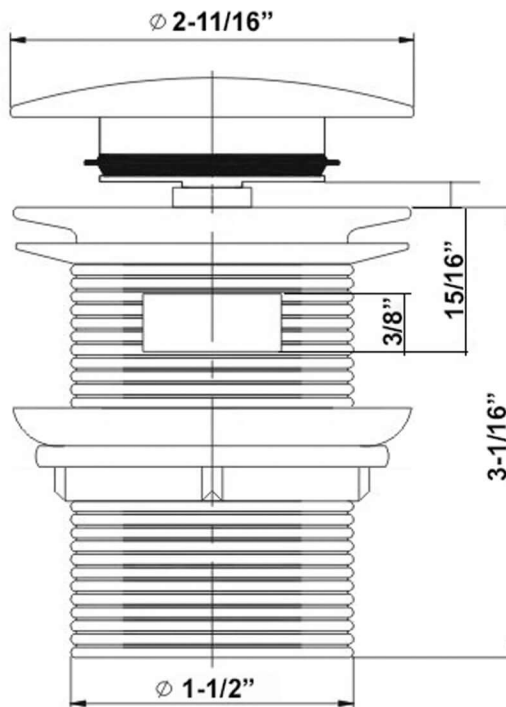

ADM
BATHROOM

White Pop-Up Drain Sink

◆ **Product Weight**

8 Oz

◆ **Materials**

Solid Stone Resin Drain Cap
Chrome plated brass drain assembly
Silicon gaskets
Brass mounting nut

◆ **Product Size (inches)**

2-11/16 L x 2-11/16 W x 3-3/4 H Inches