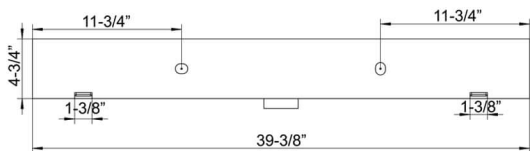

ADM
BATHROOM

DW-208
Stone Resin Sink

- ◆ **Product Weight**
35 lbs
- ◆ **Material**
Solid Surface/Stone Resin
- ◆ **Color / Finish**
Matte White (Glossy Optional)
- ◆ **Mount**
Wall Mounted / Countertop
- ◆ **Product Size (inches)**
39-3/8 L x 17-3/4 W x 4-3/4 H Inches