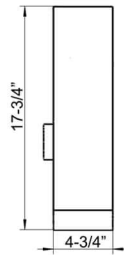

ADM
BATHROOM

DW-208
Stone Resin Sink

- ◆ **Product Weight**
35 lbs
- ◆ **Material**
Solid Surface/Stone Resin
- ◆ **Color / Finish**
Matte White (Glossy Optional)
- ◆ **Mount**
Wall Mounted / Countertop
- ◆ **Product Size (inches)**
39-3/8 L x 17-3/4 W x 4-3/4 H Inches