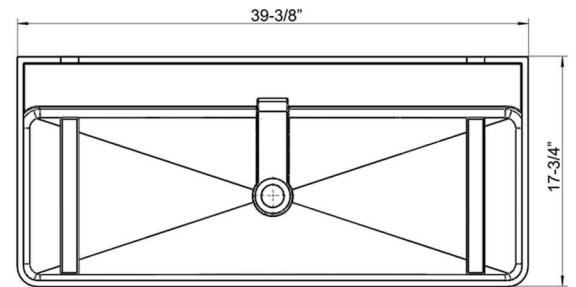

ADM
BATHROOM

DW-208
Stone Resin Sink

- ◆ **Product Weight**
35 lbs
- ◆ **Material**
Solid Surface/Stone Resin
- ◆ **Color / Finish**
Matte White (Glossy Optional)
- ◆ **Mount**
Wall Mounted / Countertop
- ◆ **Product Size (inches)**
39-3/8 L x 17-3/4 W x 4-3/4 H Inches