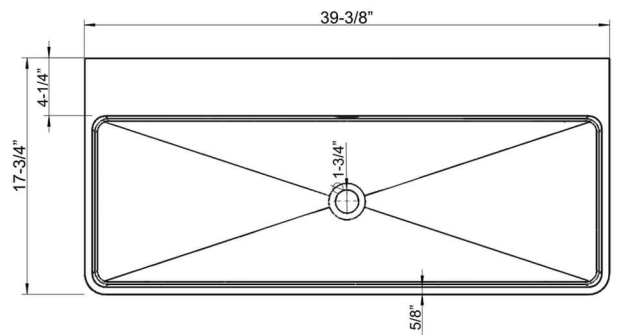

ADM
BATHROOM

DW-208
Stone Resin Sink

- ◆ **Product Weight**
35 lbs
- ◆ **Material**
Solid Surface/Stone Resin
- ◆ **Color / Finish**
Matte White (Glossy Optional)
- ◆ **Mount**
Wall Mounted / Countertop
- ◆ **Product Size (inches)**
39-3/8 L x 17-3/4 W x 4-3/4 H Inches