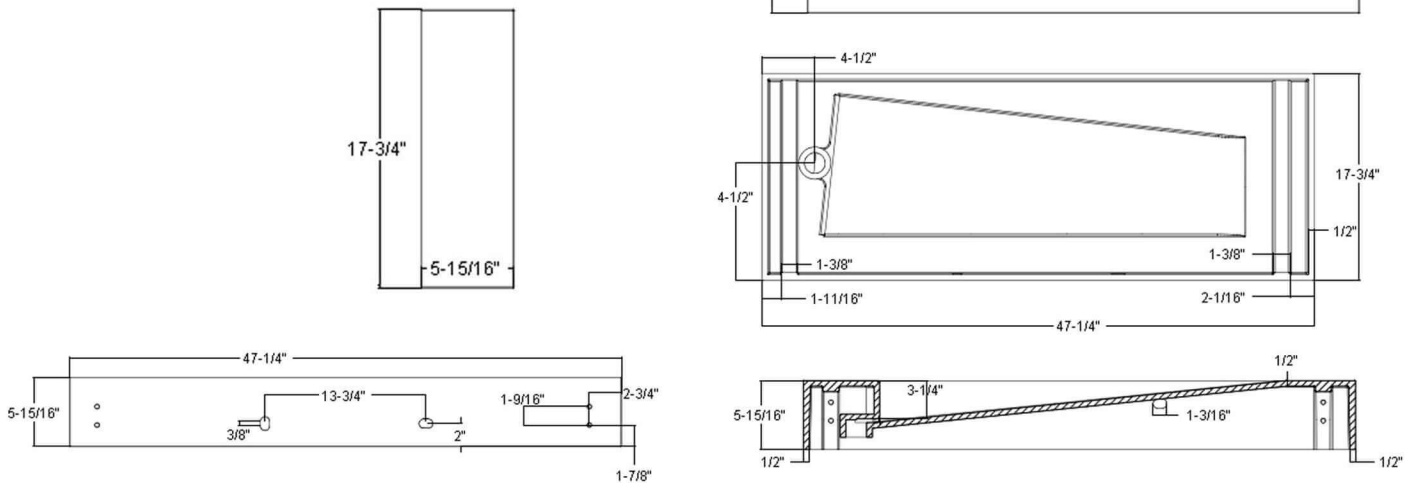

ADM
BATHROOM

DW-205
Stone Resin Sink

- ◆ **Product Weight**
49 lbs
- ◆ **Material**
Solid Surface/Stone Resin
- ◆ **Color / Finish**
Matte White (Glossy Optional)
- ◆ **Product Size (inches)**
47-1/4 L x 17-3/4 W x 5-15/16 H Inches
- ◆ **Mount**
Wall Mounted / Countertop