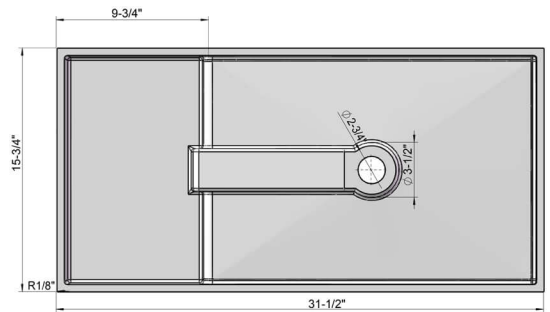

DW-204 Stone Resin Sink

Blow away your troubles
with affordable Quality and Style

ADM Bathroom®
(888) 864-5853 / email: info@admbathroom.com
3340 Leonis Blvd. Suite A | Vernon, CA 90058

ADM
BATHROOM