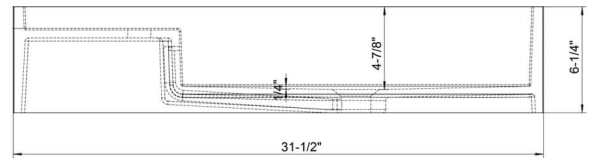

DW-204 Stone Resin Sink

Blow away your troubles
with affordable Quality and Style

ADM Bathroom®
(888) 864-5853 / email: info@admbathroom.com
3340 Leonis Blvd. Suite A | Vernon, CA 90058

ADM
BATHROOM