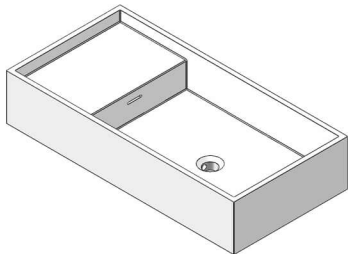

DW-204 Stone Resin Sink

Blow away your troubles
with affordable Quality and Style

ADM Bathroom®
(888) 864-5853 / email: info@admbathroom.com
3340 Leonis Blvd. Suite A | Vernon, CA 90058

ADM
BATHROOM