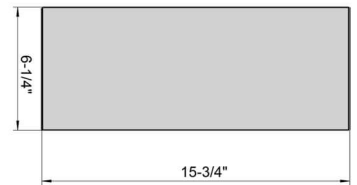

DW-204 Stone Resin Sink

Blow away your troubles
with affordable Quality and Style

ADM Bathroom®
(888) 864-5853 / email: info@admbathroom.com
3340 Leonis Blvd. Suite A | Vernon, CA 90058

ADM
BATHROOM