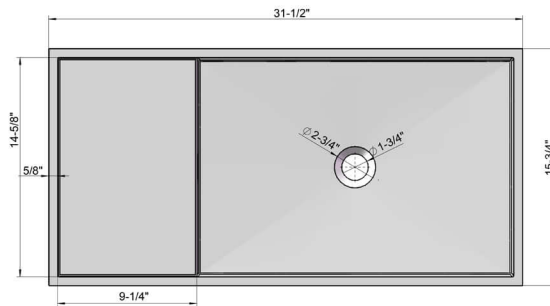

DW-204 Stone Resin Sink

Blow away your troubles
with affordable Quality and Style

ADM Bathroom®
(888) 864-5853 / email: info@admbathroom.com
3340 Leonis Blvd. Suite A | Vernon, CA 90058

ADM
BATHROOM