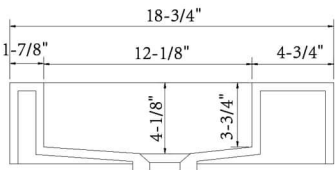

ADM
BATHROOM

DW-197
Stone Resin Sink

- ◆ **Product Weight**
103 lbs
- ◆ **Material**
Solid Surface/Stone Resin
- ◆ **Color / Finish**
Matte White (Glossy Optional)
- ◆ **Product Size (inches)**
59-3/4 L x 20-3/4 W x 4-3/4 H Inches
- ◆ **Mount**
Wall Mounted / Countertop