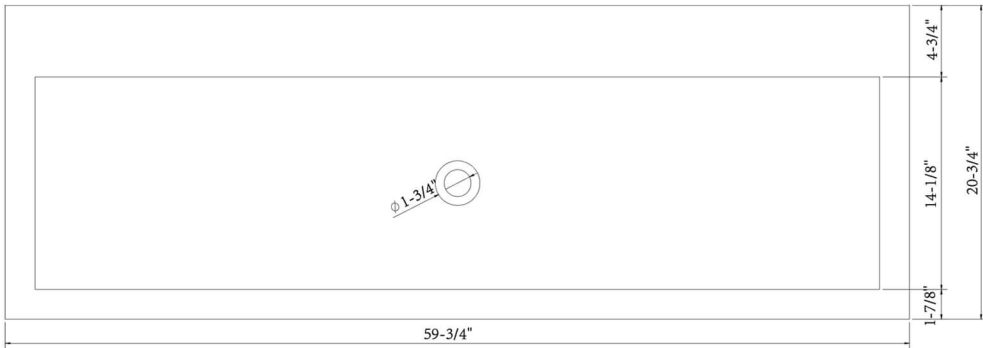

ADM
BATHROOM

DW-197
Stone Resin Sink

- ◆ **Product Weight**
103 lbs
- ◆ **Material**
Solid Surface/Stone Resin
- ◆ **Color / Finish**
Matte White (Glossy Optional)
- ◆ **Product Size (inches)**
59-3/4 L x 20-3/4 W x 4-3/4 H Inches
- ◆ **Mount**
Wall Mounted / Countertop