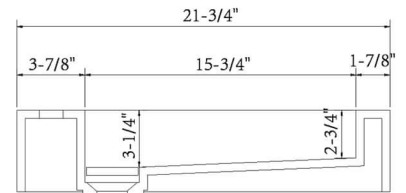

ADM
BATHROOM

DW-194
Stone Resin Sink

- ◆ **Product Weight**
123 lbs
- ◆ **Material**
Solid Surface/Stone Resin
- ◆ **Color / Finish**
Matte White (Glossy Optional)
- ◆ **Product Size (inches)**
70-7/8 L x 21-3/4 W x 4-3/4 H Inches
- ◆ **Mount**
Wall Mounted / Countertop