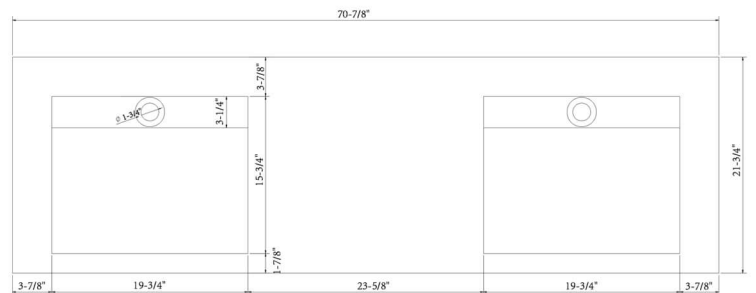

ADM
BATHROOM

DW-194
Stone Resin Sink

- ◆ **Product Weight**
123 lbs
- ◆ **Material**
Solid Surface/Stone Resin
- ◆ **Color / Finish**
Matte White (Glossy Optional)
- ◆ **Product Size (inches)**
70-7/8 L x 21-3/4 W x 4-3/4 H Inches
- ◆ **Mount**
Wall Mounted / Countertop