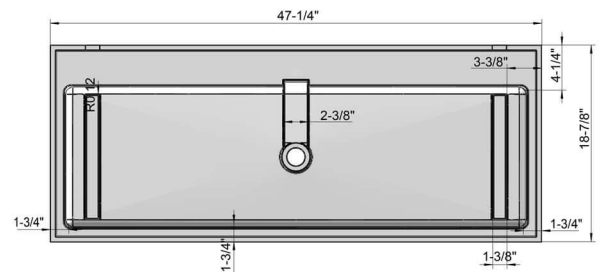

ADM

BATHROOM

DW-136 Stone Resin Sink

- ◆ **Product Weight**
88 lbs
- ◆ **Material**
Solid Surface/Stone Resin
- ◆ **Color / Finish**
Matte White (Glossy Optional)
- ◆ **Mount**
Wall Mounted / Countertop
- ◆ **Product Size (inches)**
47-1/4 L x 18-7/8 W x 4-3/4 H Inches