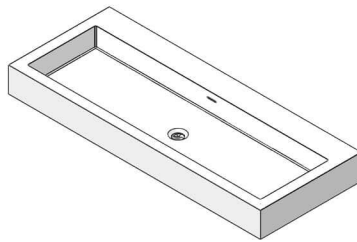

ADM

BATHROOM

DW-136 Stone Resin Sink

- ◆ **Product Weight**
88 lbs
- ◆ **Material**
Solid Surface/Stone Resin
- ◆ **Color / Finish**
Matte White (Glossy Optional)
- ◆ **Mount**
Wall Mounted / Countertop
- ◆ **Product Size (inches)**
47-1/4 L x 18-7/8 W x 4-3/4 H Inches