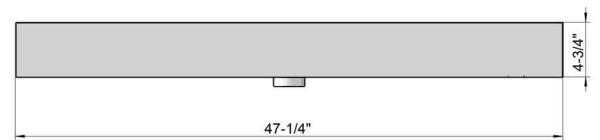

ADM

BATHROOM

DW-136 Stone Resin Sink

- ◆ **Product Weight**
88 lbs
- ◆ **Material**
Solid Surface/Stone Resin
- ◆ **Color / Finish**
Matte White (Glossy Optional)
- ◆ **Mount**
Wall Mounted / Countertop
- ◆ **Product Size (inches)**
47-1/4 L x 18-7/8 W x 4-3/4 H Inches