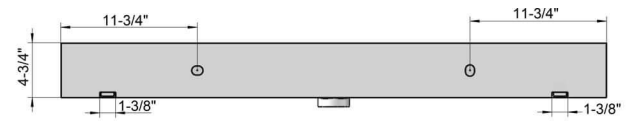

ADM

BATHROOM

DW-136 Stone Resin Sink

- ◆ **Product Weight**
88 lbs
- ◆ **Material**
Solid Surface/Stone Resin
- ◆ **Color / Finish**
Matte White (Glossy Optional)
- ◆ **Mount**
Wall Mounted / Countertop
- ◆ **Product Size (inches)**
47-1/4 L x 18-7/8 W x 4-3/4 H Inches