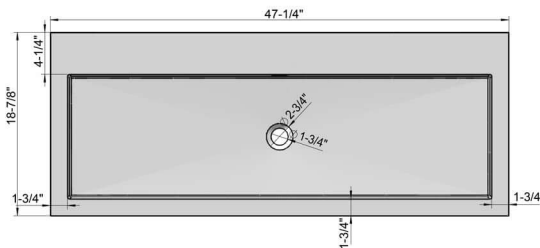

ADM

BATHROOM

DW-136 Stone Resin Sink

- ◆ **Product Weight**
88 lbs
- ◆ **Material**
Solid Surface/Stone Resin
- ◆ **Color / Finish**
Matte White (Glossy Optional)
- ◆ **Mount**
Wall Mounted / Countertop
- ◆ **Product Size (inches)**
47-1/4 L x 18-7/8 W x 4-3/4 H Inches