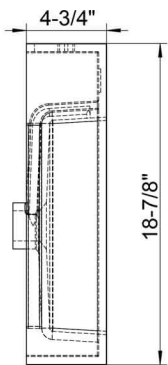

ADM

BATHROOM

DW-136 Stone Resin Sink

- ◆ **Product Weight**
88 lbs
- ◆ **Material**
Solid Surface/Stone Resin
- ◆ **Color / Finish**
Matte White (Glossy Optional)
- ◆ **Mount**
Wall Mounted / Countertop
- ◆ **Product Size (inches)**
47-1/4 L x 18-7/8 W x 4-3/4 H Inches