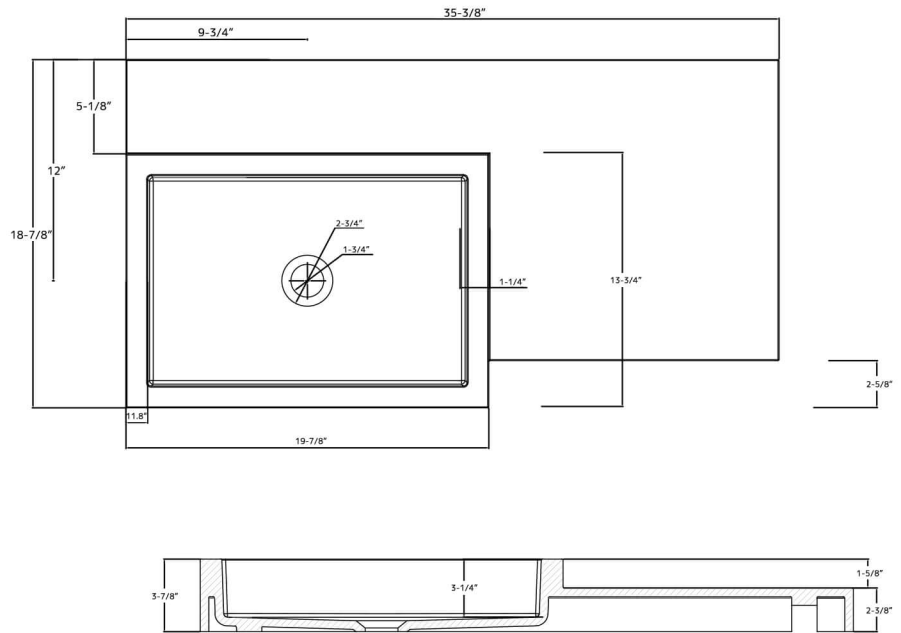

Blow away your troubles
with affordable Quality and Style

ADM Bathroom Design
(888) 864-5853 / email: info@admbathroomdesign.com
3340 Leonis Blvd. Suite A | Vernon, CA 90058

ADM
BATHROOM