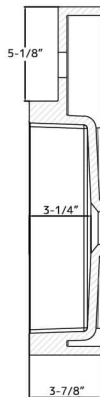

Blow away your troubles
with affordable Quality and Style

ADM Bathroom Design
(888) 864-5853 / email: info@admbathroomdesign.com
3340 Leonis Blvd. Suite A | Vernon, CA 90058

ADM
BATHROOM