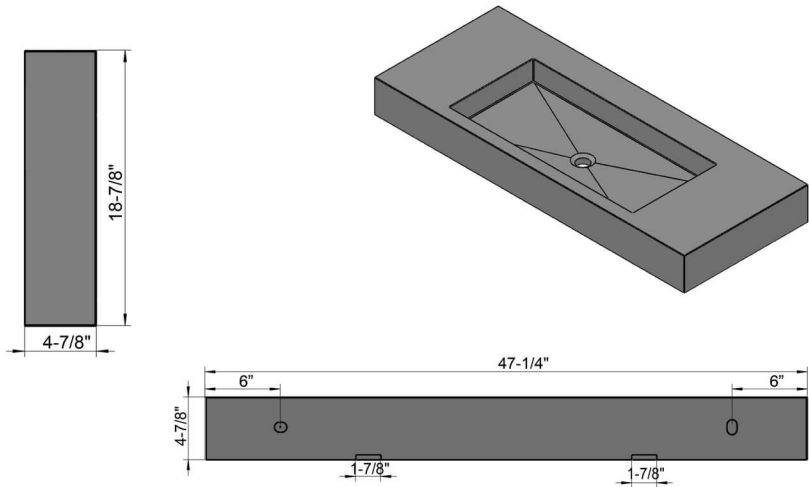

ADM
BATHROOM

DW-119
Stone Resin Sink

- ◆ **Product Weight**
88.2 lbs
- ◆ **Material**
Solid Surface/Stone Resin
- ◆ **Color / Finish**
Matte White (Glossy Optional)
- ◆ **Mount**
Wall Mounted / Countertop
- ◆ **Product Size (inches)**
47-1/4 L x 18-7/8 W x 4-7/8 H Inches