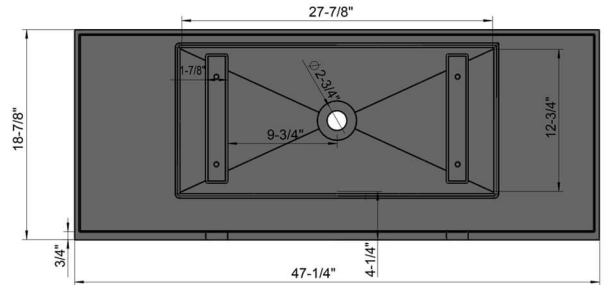

ADM
BATHROOM

DW-119
Stone Resin Sink

- ◆ **Product Weight**
88.2 lbs
- ◆ **Material**
Solid Surface/Stone Resin
- ◆ **Color / Finish**
Matte White (Glossy Optional)
- ◆ **Mount**
Wall Mounted / Countertop
- ◆ **Product Size (inches)**
47-1/4 L x 18-7/8 W x 4-7/8 H Inches