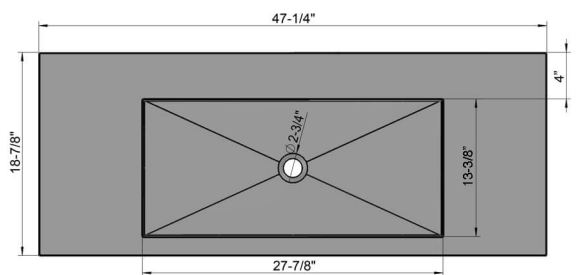

ADM
BATHROOM

DW-119
Stone Resin Sink

- ◆ **Product Weight**
88.2 lbs
- ◆ **Material**
Solid Surface/Stone Resin
- ◆ **Color / Finish**
Matte White (Glossy Optional)
- ◆ **Mount**
Wall Mounted / Countertop
- ◆ **Product Size (inches)**
47-1/4 L x 18-7/8 W x 4-7/8 H Inches