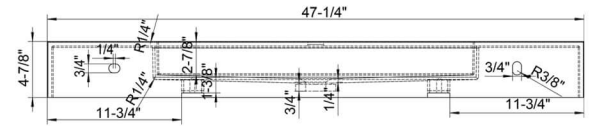

ADM
BATHROOM

DW-119
Stone Resin Sink

- ◆ **Product Weight**
88.2 lbs
- ◆ **Material**
Solid Surface/Stone Resin
- ◆ **Color / Finish**
Matte White (Glossy Optional)
- ◆ **Mount**
Wall Mounted / Countertop
- ◆ **Product Size (inches)**
47-1/4 L x 18-7/8 W x 4-7/8 H Inches