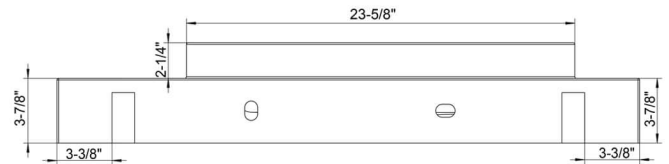

Blow away your troubles
with affordable Quality and Style

ADM Bathroom®
(888) 864-5853 / email: info@admbathroom.com
3340 Leonis Blvd. Suite A | Vernon, CA 90058

ADM
BATHROOM