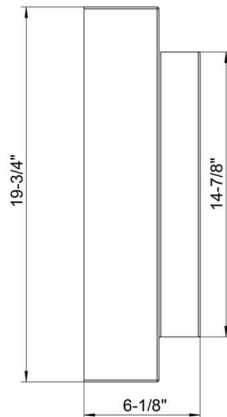

Blow away your troubles
with affordable Quality and Style

ADM Bathroom®
(888) 864-5853 / email: info@admbathroom.com
3340 Leonis Blvd. Suite A | Vernon, CA 90058

ADM
BATHROOM