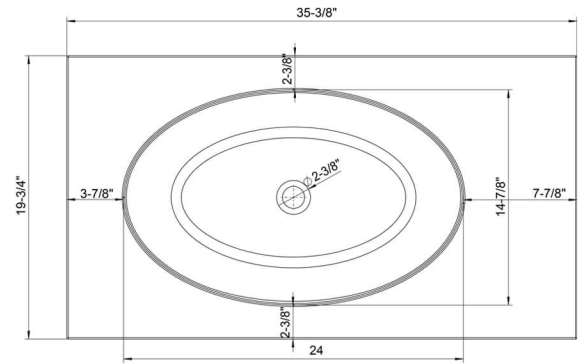

Blow away your troubles
with affordable Quality and Style

ADM Bathroom®
(888) 864-5853 / email: info@admbathroom.com
3340 Leonis Blvd. Suite A | Vernon, CA 90058

ADM
BATHROOM