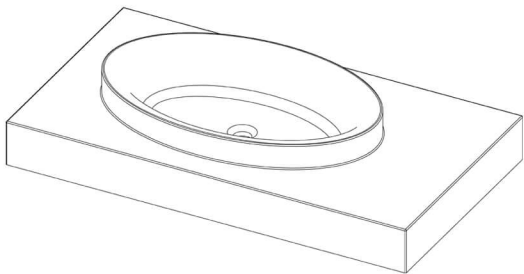

Blow away your troubles
with affordable Quality and Style

ADM Bathroom®
(888) 864-5853 / email: info@admbathroom.com
3340 Leonis Blvd. Suite A | Vernon, CA 90058

ADM
BATHROOM