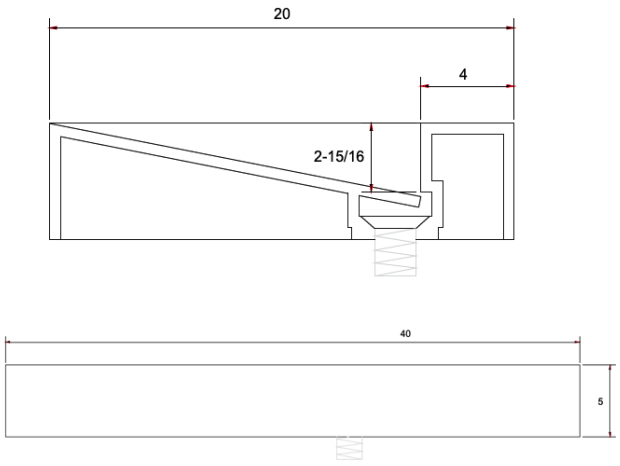

DW-110-Right Stone Resin Sink

- ◆ **Product Weight**
77.2 lbs
- ◆ **Material**
Solid Surface/Stone Resin
- ◆ **Color / Finish**
Matte White (Glossy Optional)
- ◆ **Product Size (inches)**
40 L x 20 W x 5 H Inches