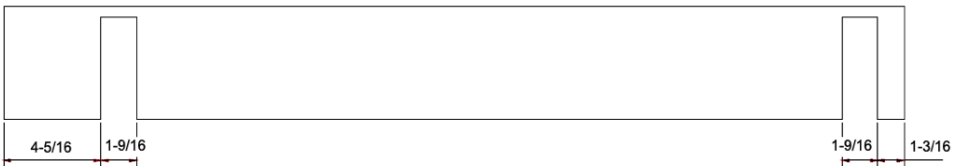

DW-110-Right Stone Resin Sink

- ◆ **Product Weight**
77.2 lbs
- ◆ **Material**
Solid Surface/Stone Resin
- ◆ **Color / Finish**
Matte White (Glossy Optional)
- ◆ **Product Size (inches)**
40 L x 20 W x 5 H Inches