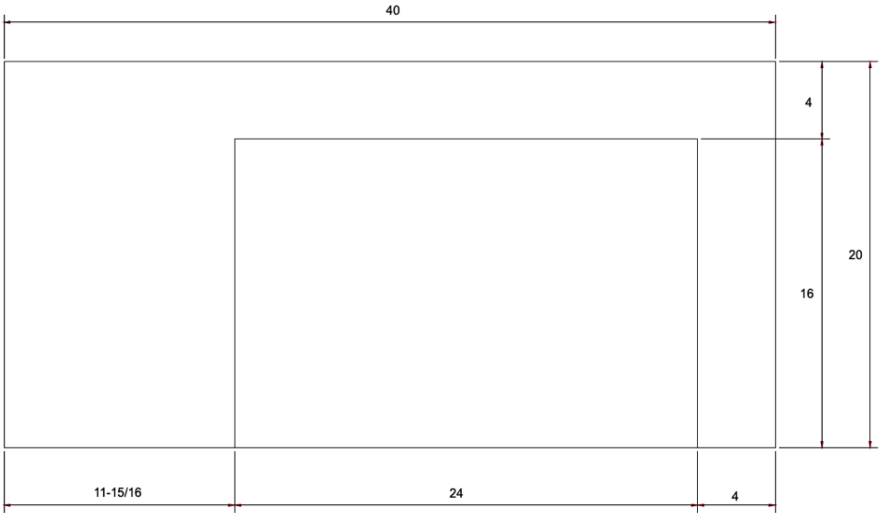

DW-110-Right Stone Resin Sink

- ◆ **Product Weight**
77.2 lbs
- ◆ **Material**
Solid Surface/Stone Resin
- ◆ **Color / Finish**
Matte White (Glossy Optional)
- ◆ **Product Size (inches)**
40 L x 20 W x 5 H Inches