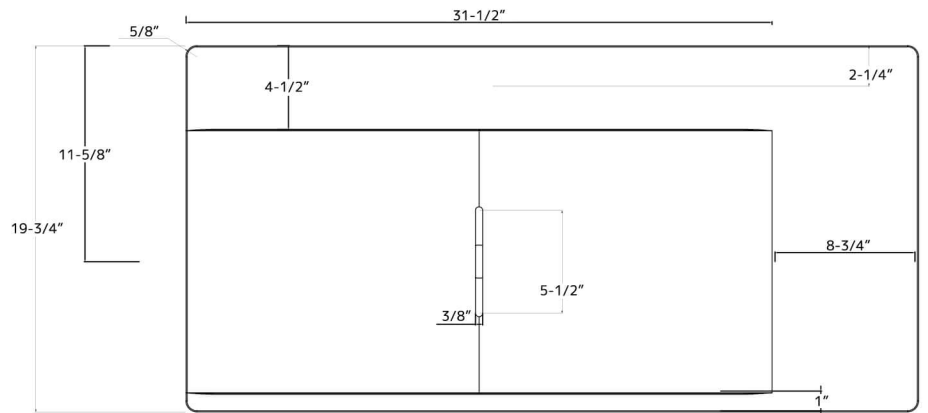

**ADM**  
BATHROOM

**DW-101**  
Stone Resin Sink

- ◆ **Product Weight**  
70.5 lbs
- ◆ **Material**  
Solid Surface/Stone Resin
- ◆ **Color / Finish**  
Matte White (Glossy Optional)
- ◆ **Mount**  
Wall Mounted / Countertop
- ◆ **Product Size (inches)**  
39-3/8 L x 19-3/4 W x 4-3/4 H Inches