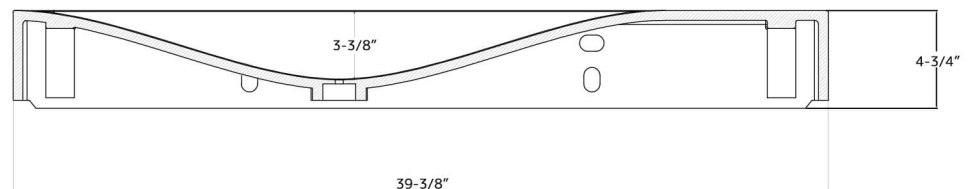

**ADM**  
BATHROOM

**DW-101**  
Stone Resin Sink

- ◆ **Product Weight**  
70.5 lbs
- ◆ **Material**  
Solid Surface/Stone Resin
- ◆ **Color / Finish**  
Matte White (Glossy Optional)
- ◆ **Mount**  
Wall Mounted / Countertop
- ◆ **Product Size (inches)**  
39-3/8 L x 19-3/4 W x 4-3/4 H Inches